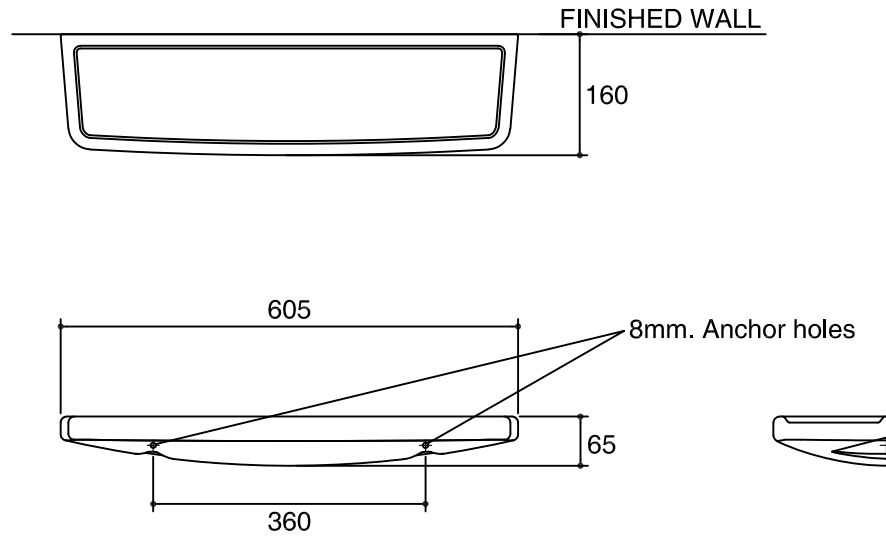

Dimension are approximate.
Unit:mm.

SKU	K-17064X-WK
Name	STANDARD
Description	SHELF

KARAT

* The recommended dimension for installation can be adjusted according to user preferences and layout.