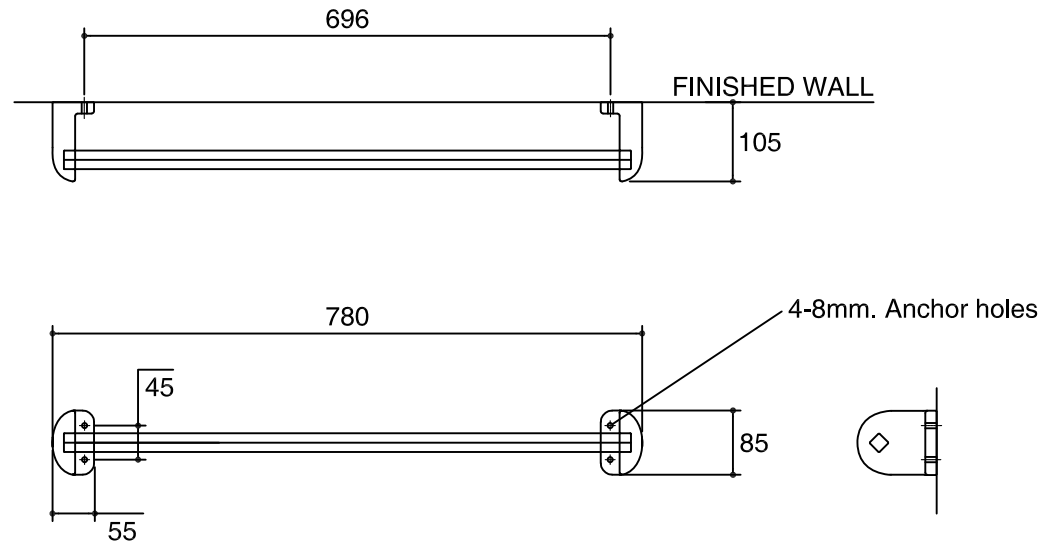

Dimension are approximate.
Unit:mm.

SKU	K-17083X-WK
Name	SUN
Description	SINGLE TOWEL BAR

KARAT

* The recommended dimension for installation can be adjusted according to user preferences and layout.