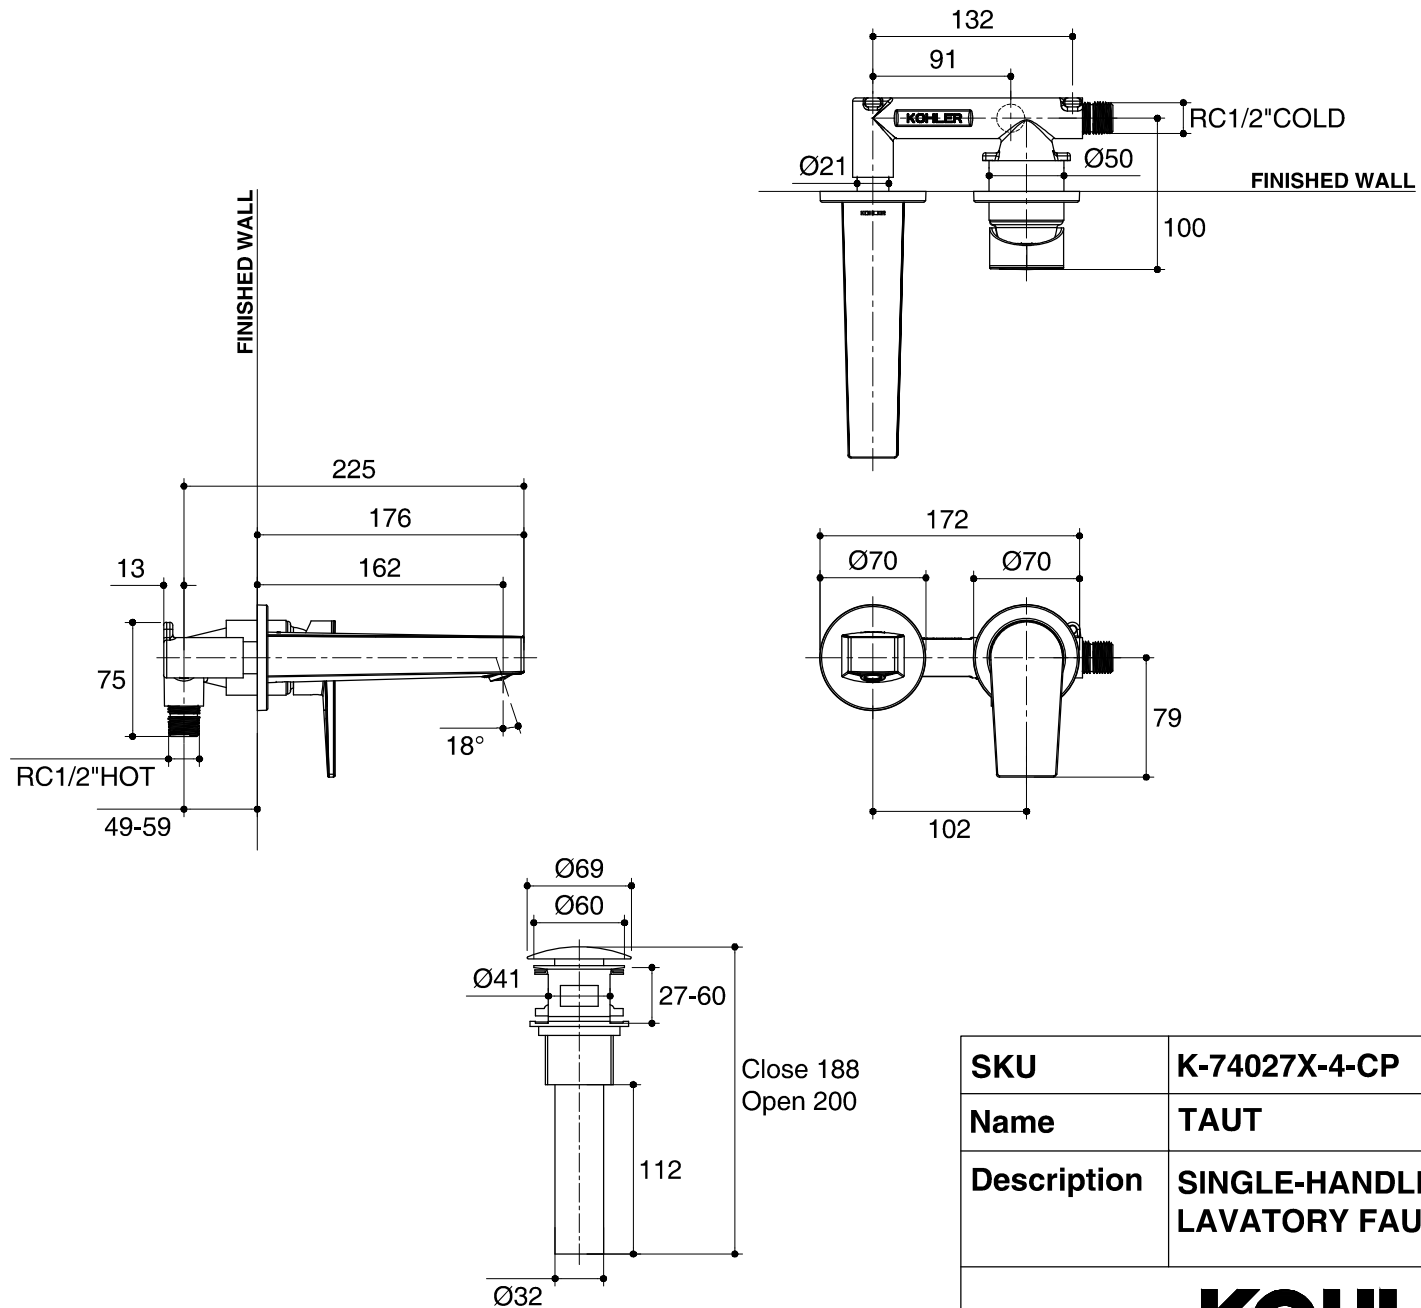

Dimensions are approximate.

Unit: mm

| | |
|-------------|--|
| SKU | K-74027X-4-CP |
| Name | TAUT |
| Description | SINGLE-HANDLE WALL-MOUNT LAVATORY FAUCET |

KOHLER

*The recommended dimension for installation can be adjusted according to user preferences and layout.