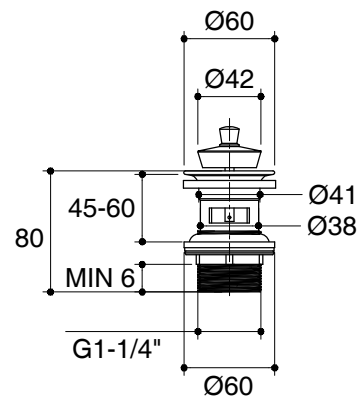

Dimensions are approximate.

Unit: mm

SKU	K-11681X-CP
Name	-
Description	PULL AND LOCK DRAIN
ENGLEFIELD	

*The recommended dimension for installation can be adjusted according to user preferences and layout.