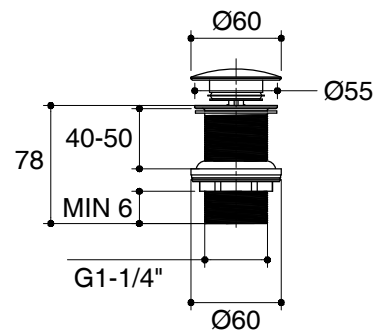

Dimensions are approximate.

Unit: mm

<b>SKU</b>	K-11682X-CP
<b>Name</b>	-
<b>Description</b>	<b>DRAIN WITHOUT OVERFLOW</b>

**ENGLEFIELD**

\*The recommended dimension for installation can be adjusted according to user preferences and layout.