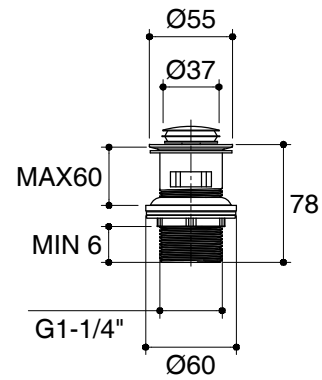

Dimensions are approximate.

Unit: mm

SKU	K-11683X-CP
Name	-
Description	TOUCH ACTIVATED DRAIN
ENGLEFIELD	

*The recommended dimension for installation can be adjusted according to user preferences and layout.