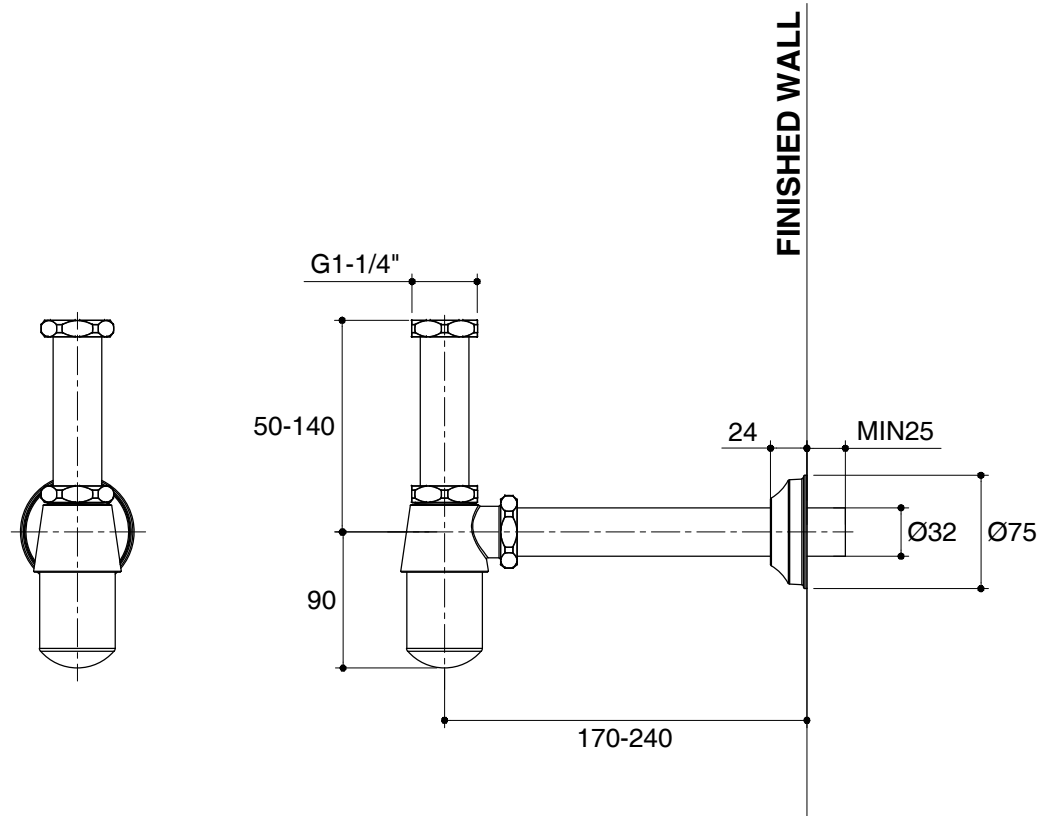

Dimensions are approximate.

Unit: mm

<b>SKU</b>	K-11703X-CP
<b>Name</b>	-
<b>Description</b>	BOTTLE TRAP

**ENGLEFIELD**

\*The recommended dimension for installation can be adjusted according to user preferences and layout.