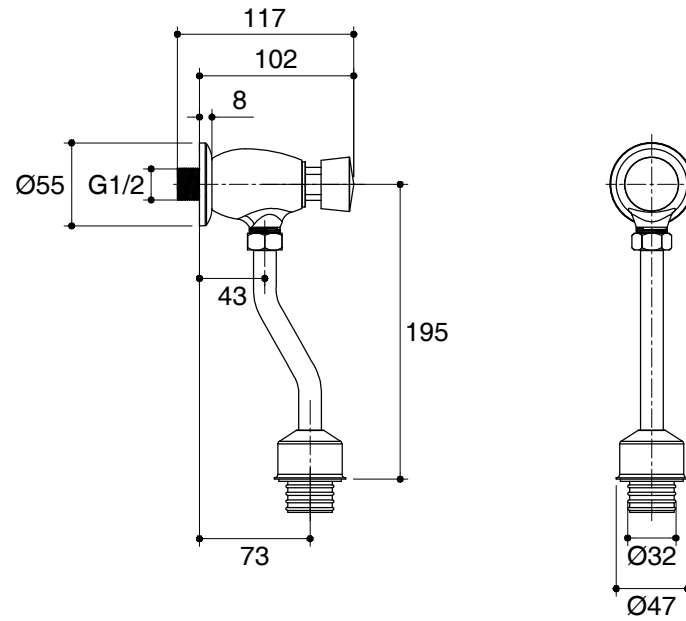

Dimensions are approximate.

Unit: mm

<b>SKU</b>	K-16641X-CP
<b>Name</b>	-
<b>Description</b>	<b>SELF-CLOSING URINAL FLUSH VALVE</b>
<b>ENGLEFIELD</b>	

\*The recommended dimension for installation can be adjusted according to user preferences and layout.