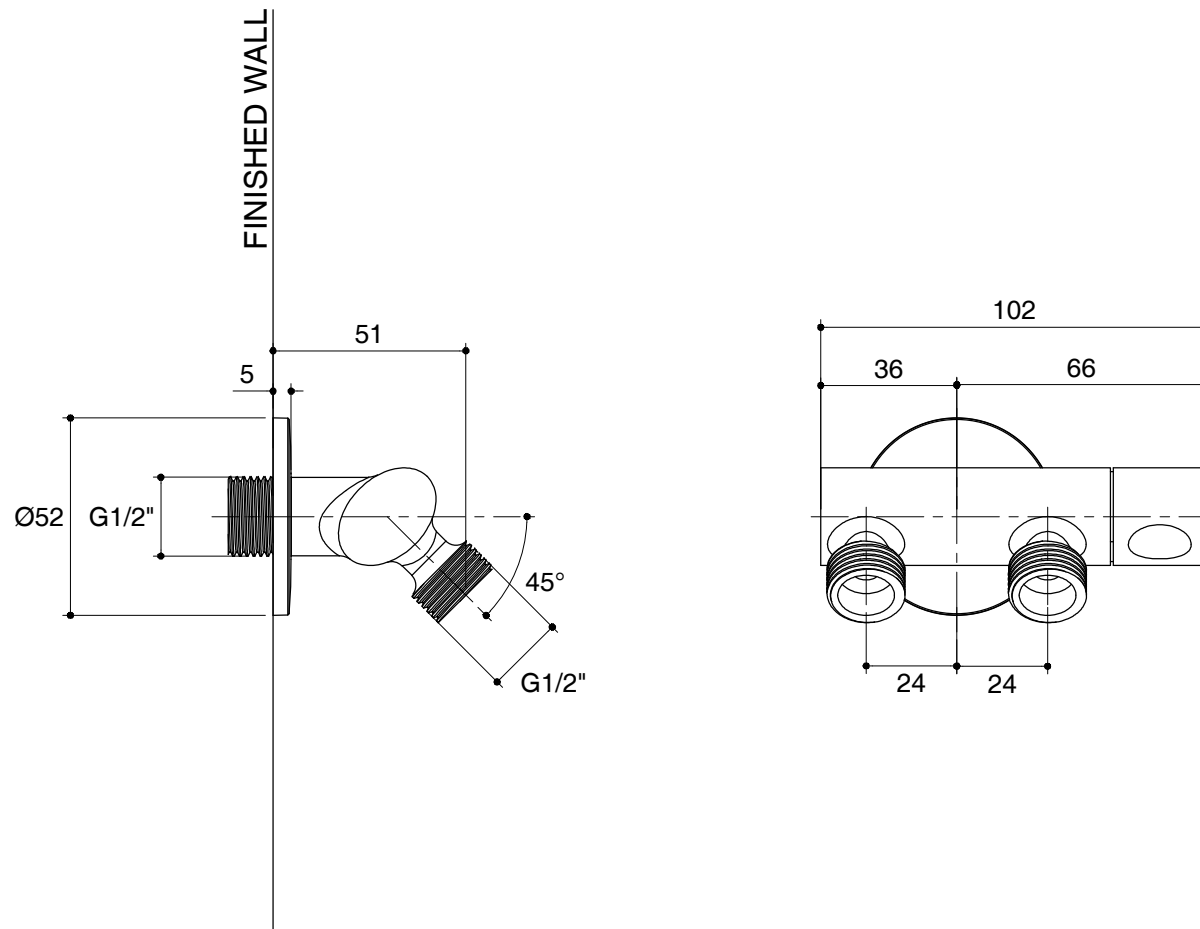

Dimensions are approximate.

Unit: mm

SKU	K-17217X-CP
Name	-
Description	STOP VALVE

ENGLEFIELD

*The recommended dimension for installation can be adjusted according to user preferences and layout.