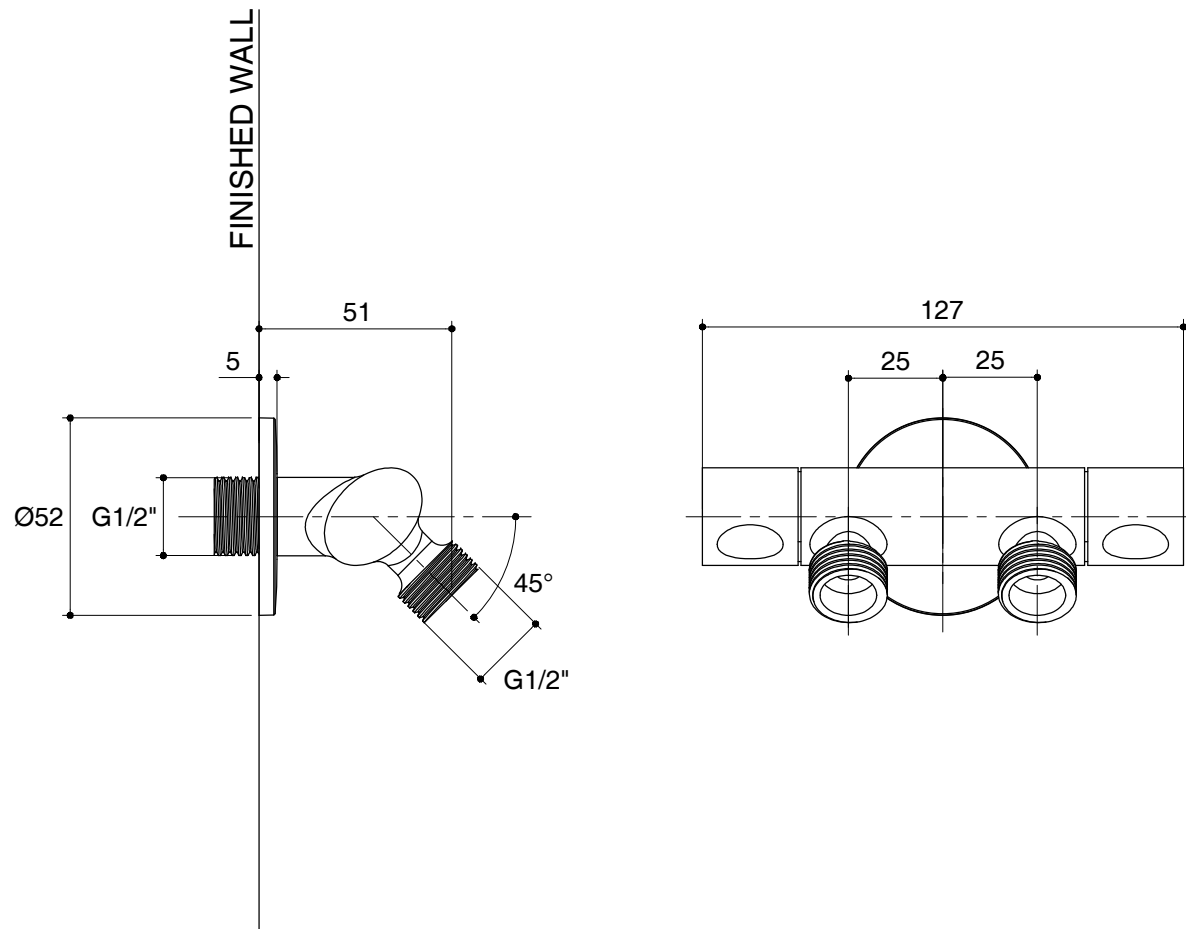

Dimensions are approximate.

Unit: mm

SKU	K-17218X-CP
Name	-
Description	STOP VALVE

*The recommended dimension for installation can be adjusted according to user preferences and layout.

ENGLEFIELD