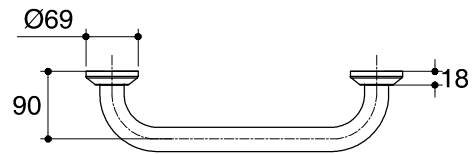

Dimensions are approximate.

Unit: mm

SKU	K-45116X-BS
Name	-
Description	GRAB BAR 35 CM.
ENGLEFIELD	

\*The recommended dimension for installation can be adjusted according to user preferences and layout.