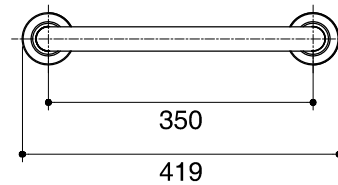

Dimensions are approximate.

Unit: mm

SKU	K-45116X-BS
Name	-
Description	GRAB BAR 35 CM.
ENGLEFIELD	

\*The recommended dimension for installation can be adjusted according to user preferences and layout.