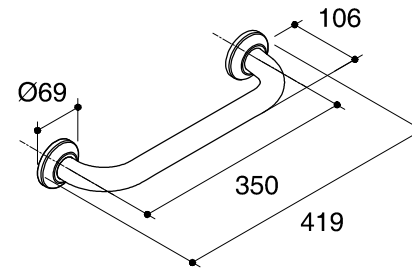

Dimensions are approximate.

Unit: mm

SKU	K-45116X-BS
Name	-
Description	GRAB BAR 35 CM.
ENGLEFIELD	

\*The recommended dimension for installation can be adjusted according to user preferences and layout.