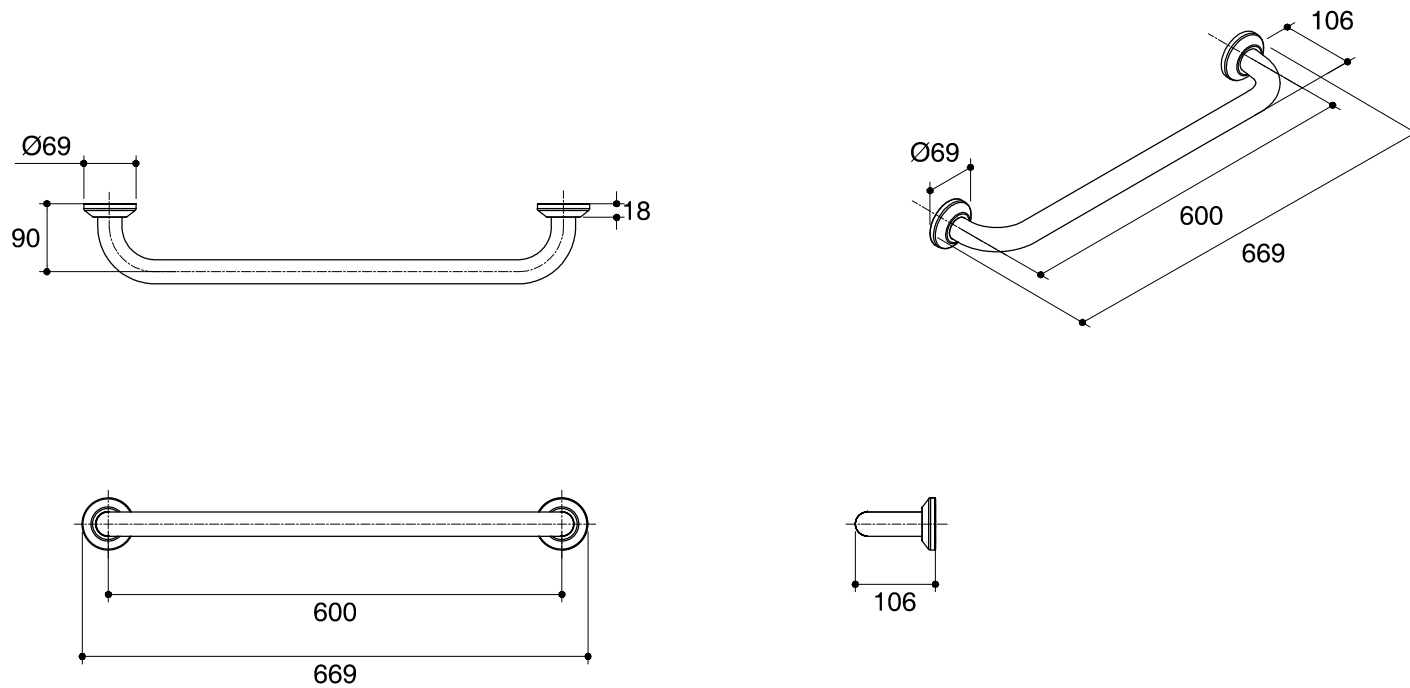

Dimensions are approximate.

Unit: mm

SKU	K-45118X-BS
Name	-
Description	GRAB BAR 60 CM.
ENGLEFIELD	

*The recommended dimension for installation can be adjusted according to user preferences and layout.