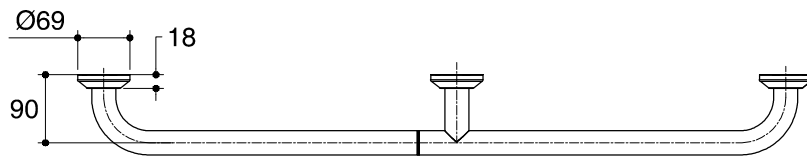

Dimensions are approximate.

Unit: mm

SKU	K-45120X-BS
Name	-
Description	GRAB BAR 90 CM.
ENGLEFIELD	

*The recommended dimension for installation can be adjusted according to user preferences and layout.