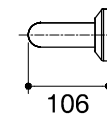

Dimensions are approximate.

Unit: mm

SKU	K-45120X-BS
Name	-
Description	GRAB BAR 90 CM.
ENGLEFIELD	

*The recommended dimension for installation can be adjusted according to user preferences and layout.