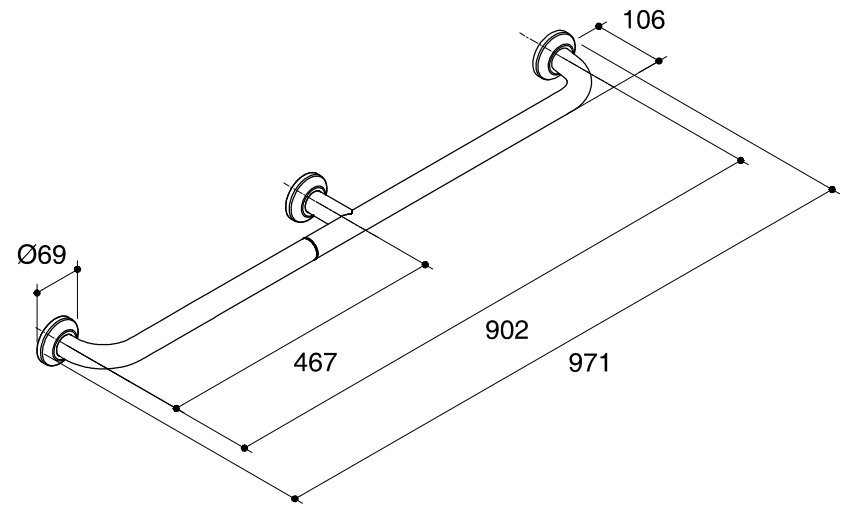

Dimensions are approximate.

Unit: mm

SKU	K-45120X-BS
Name	-
Description	GRAB BAR 90 CM.
ENGLEFIELD	

*The recommended dimension for installation can be adjusted according to user preferences and layout.