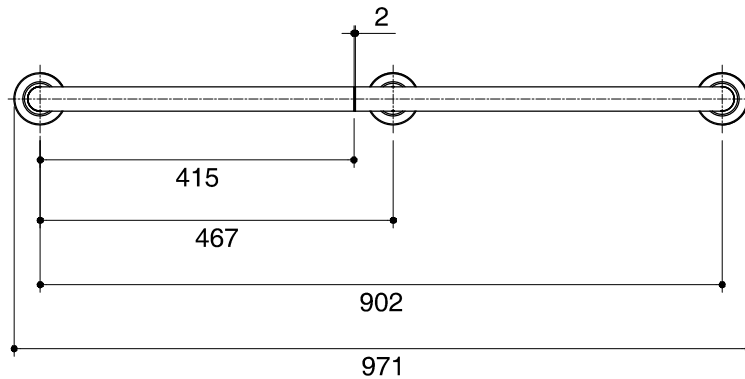

Dimensions are approximate.

Unit: mm

SKU	K-45120X-BS
Name	-
Description	GRAB BAR 90 CM.
ENGLEFIELD	

*The recommended dimension for installation can be adjusted according to user preferences and layout.