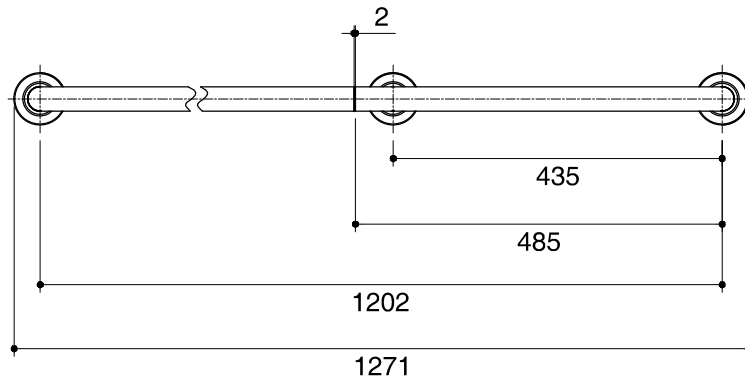

Dimensions are approximate.
Unit: mm

SKU	K-45122X-BS
Name	-
Description	GRAB BAR 120 CM.
ENGLEFIELD	

*The recommended dimension for installation can be adjusted according to user preferences and layout.