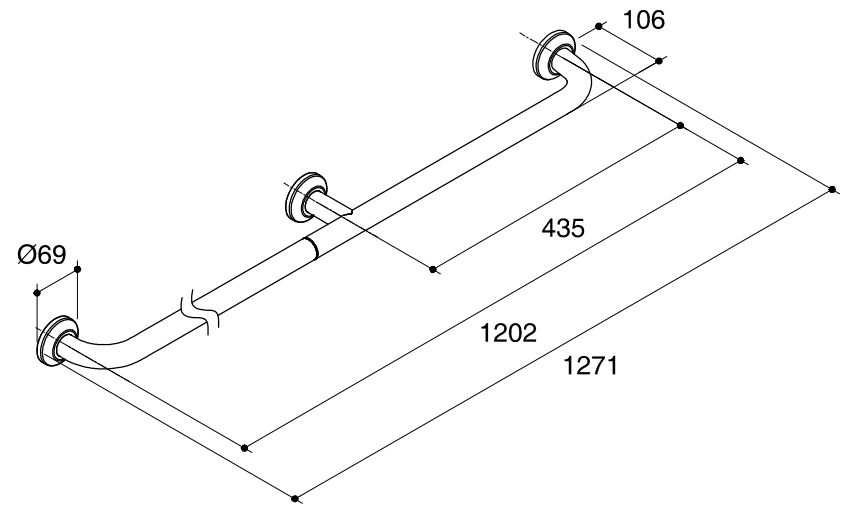

Dimensions are approximate.
Unit: mm

SKU	K-45122X-BS
Name	-
Description	GRAB BAR 120 CM.
ENGLEFIELD	

*The recommended dimension for installation can be adjusted according to user preferences and layout.