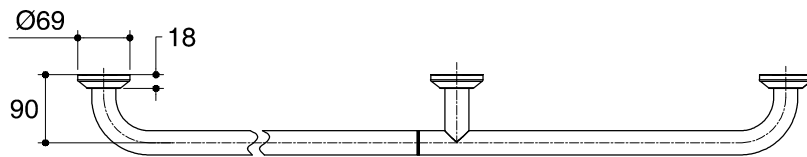

Dimensions are approximate.
Unit: mm

SKU	K-45122X-BS
Name	-
Description	GRAB BAR 120 CM.
ENGLEFIELD	

*The recommended dimension for installation can be adjusted according to user preferences and layout.