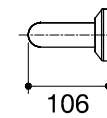

Dimensions are approximate.
Unit: mm

SKU	K-45122X-BS
Name	-
Description	GRAB BAR 120 CM.
ENGLEFIELD	

*The recommended dimension for installation can be adjusted according to user preferences and layout.