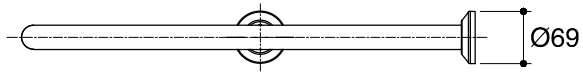

Dimensions are approximate.

Unit: mm

SKU	K-45128X-BS
Name	-
Description	GRAB BAR T-SHAPE
ENGLEFIELD	

*The recommended dimension for installation can be adjusted according to user preferences and layout.