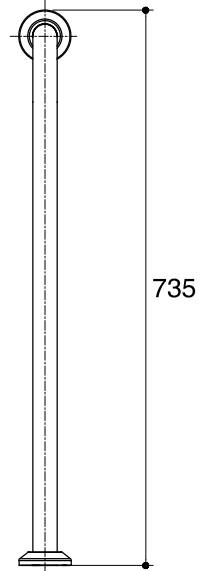

Dimensions are approximate.

Unit: mm

SKU	K-45128X-BS
Name	-
Description	GRAB BAR T-SHAPE
ENGLEFIELD	

*The recommended dimension for installation can be adjusted according to user preferences and layout.