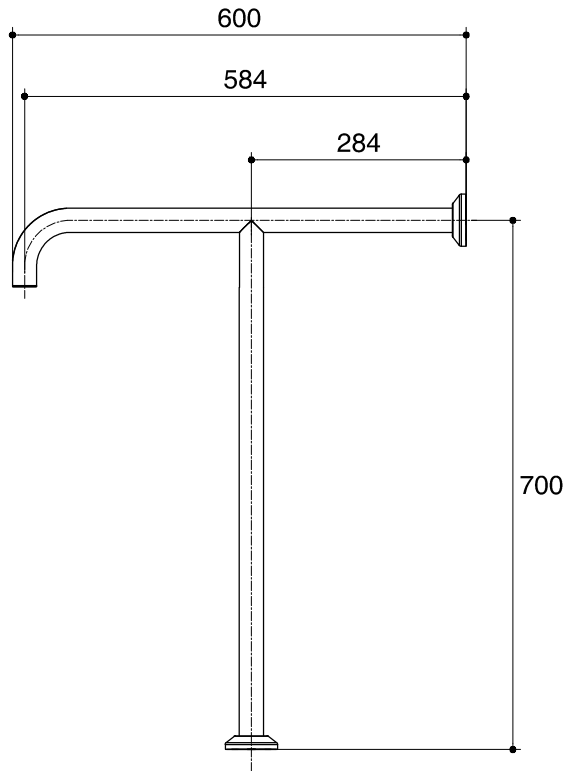

Dimensions are approximate.

Unit: mm

SKU	K-45128X-BS
Name	-
Description	GRAB BAR T-SHAPE
ENGLEFIELD	

*The recommended dimension for installation can be adjusted according to user preferences and layout.