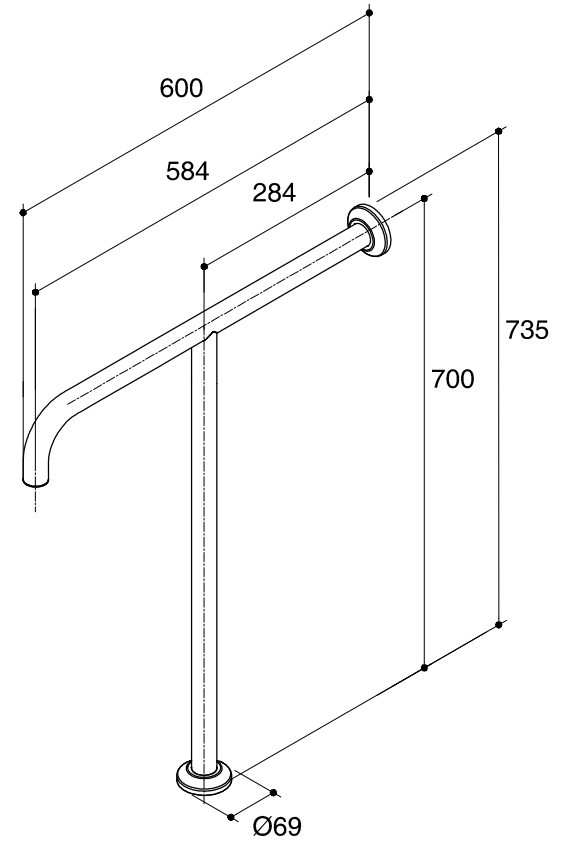

Dimensions are approximate.

Unit: mm

SKU	K-45128X-BS
Name	-
Description	GRAB BAR T-SHAPE
ENGLEFIELD	

*The recommended dimension for installation can be adjusted according to user preferences and layout.