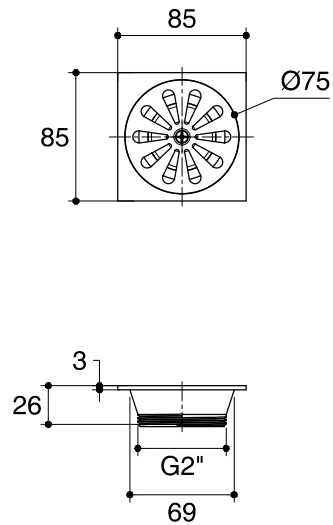

Dimensions are approximate.

Unit: mm

SKU	K-5276X-CP
Name	-
Description	BRASS FLOOR DRAIN - SQUARE

ENGLEFIELD

*The recommended dimension for installation can be adjusted according to user preferences and layout.