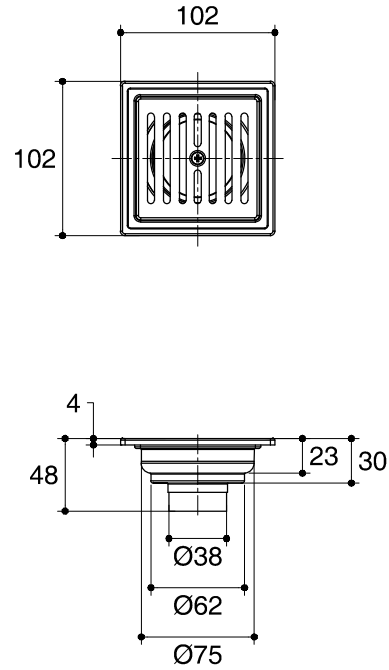

Dimensions are approximate.

Unit: mm

SKU	K-76978X-CP
Name	-
Description	STAINLESS STEEL FLOOR DRAIN - SQUARE 4"

*The recommended dimension for installation can be adjusted according to user preferences and layout.