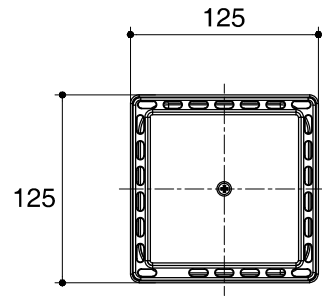

Dimensions are approximate.

Unit: mm

SKU	K-76979X-CP
Name	-
Description	STAINLESS STEEL FLOOR DRAIN - SQUARE 5"

ENGLEFIELD

\*The recommended dimension for installation can be adjusted according to user preferences and layout.