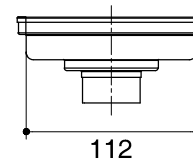

Dimensions are approximate.

Unit: mm

SKU	K-76979X-CP
Name	-
Description	STAINLESS STEEL FLOOR DRAIN - SQUARE 5"

ENGLEFIELD

\*The recommended dimension for installation can be adjusted according to user preferences and layout.