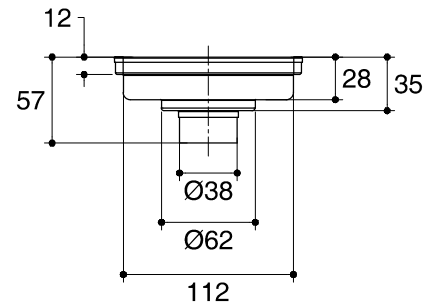

Dimensions are approximate.

Unit: mm

SKU	K-76979X-CP
Name	-
Description	STAINLESS STEEL FLOOR DRAIN - SQUARE 5"

ENGLEFIELD

\*The recommended dimension for installation can be adjusted according to user preferences and layout.