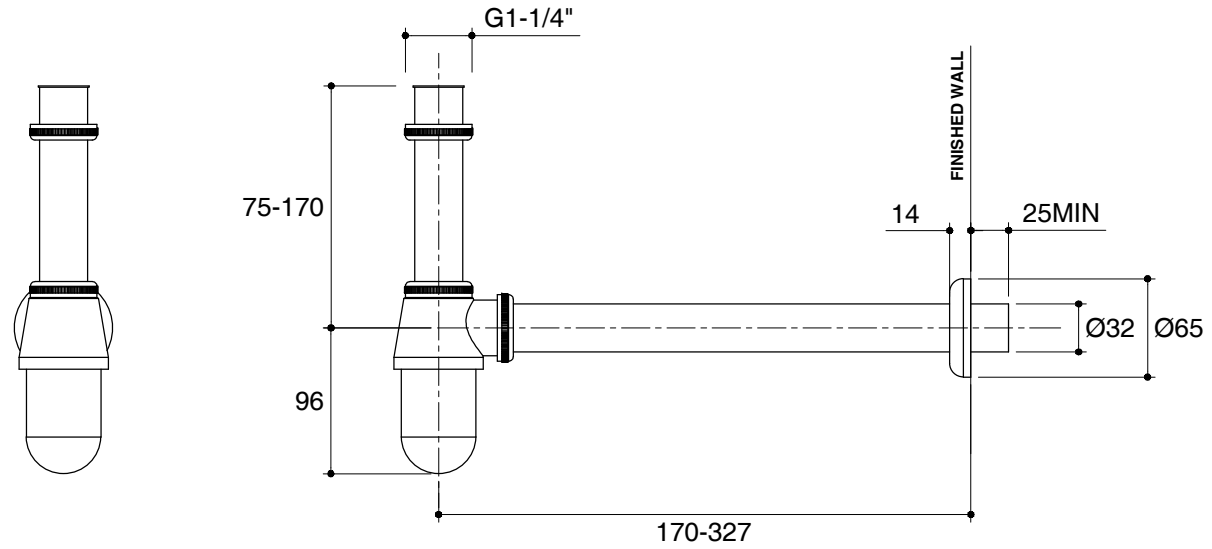

Dimensions are approximate.

Unit: mm

| | |
|--------------------|--------------------|
| SKU | K-97261X-CP |
| Name | BOTTLE |
| Description | OUTLET PIPE |

ENGLEFIELD

*The recommended dimension for installation can be adjusted according to user preferences and layout.