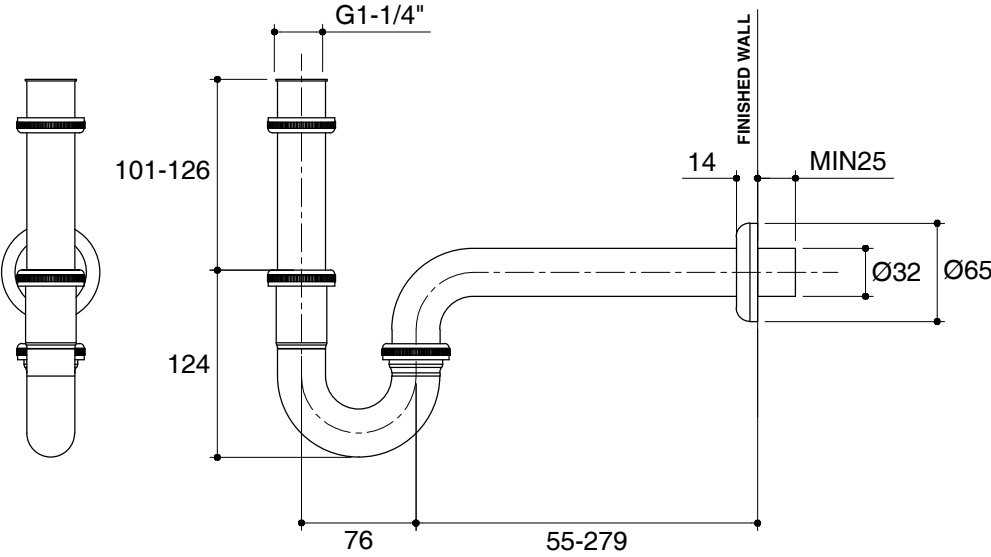

Dimensions are approximate.

Unit: mm

SKU	K-97262X-CP
Name	P-TRAP
Description	WASTE PIPE

ENGLEFIELD

*The recommended dimension for installation can be adjusted according to user preferences and layout.