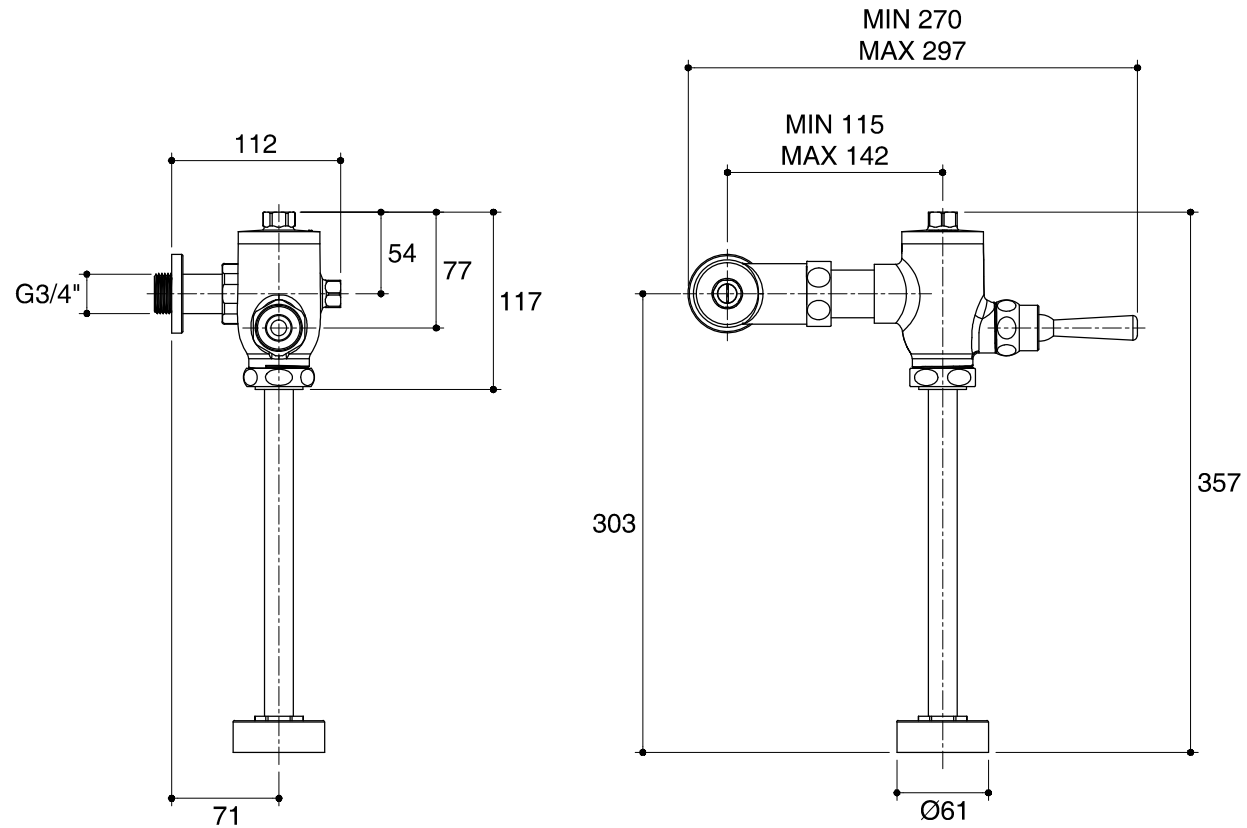

Dimensions are approximate.

Unit: mm

|             |   |
|-------------|---|
| SKU         | K-98095X-CP                                 |
| Name        | -   |
| Description | URINAL FLUSH VALVE,<br>ADJUSTABLE CONNECTOR |
| ENGLEFIELD  |   |

\*The recommended dimension for installation can be adjusted according to user preferences and layout.