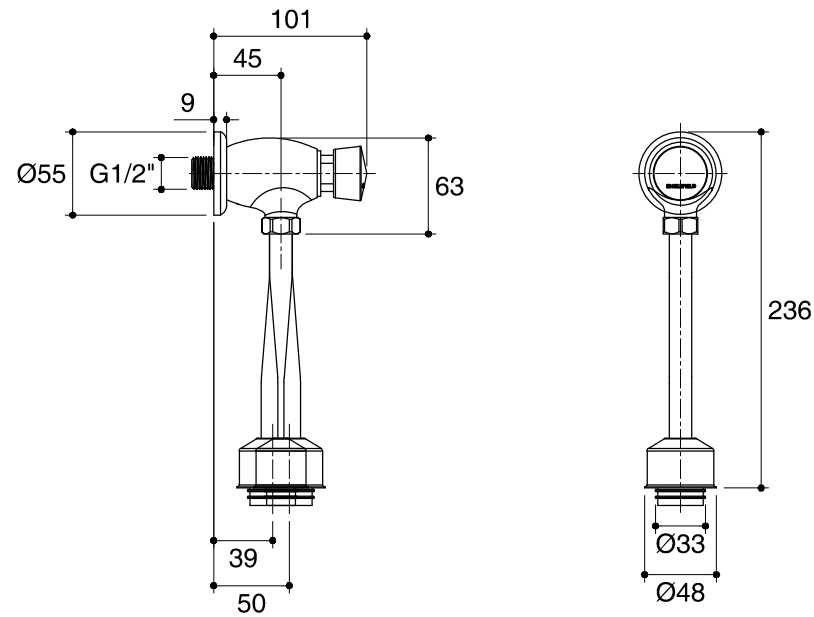

Dimensions are approximate.

Unit: mm

SKU	K-99110X-CP
Name	-
Description	SELF-CLOSING URINAL FLUSH VALVE W/S-PIPE
<b>ENGLEFIELD</b>	

\*The recommended dimension for installation can be adjusted according to user preferences and layout.