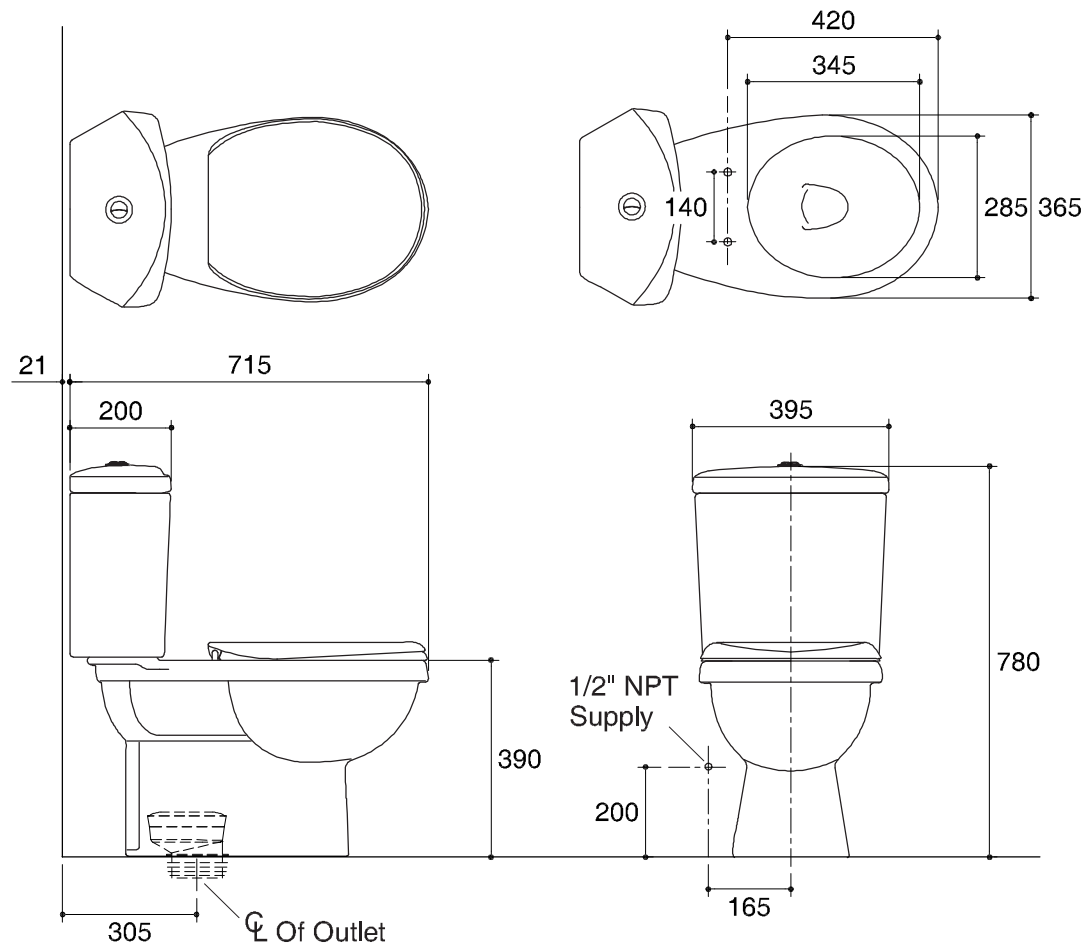

Dimensions are approximate.

Unit: mm.

SKU	K-12221X-WK
Name	ALPHA II
Description	2PC TOILET

KARAT

* The recommended dimension for installation can be adjusted according to user preferences and layout.