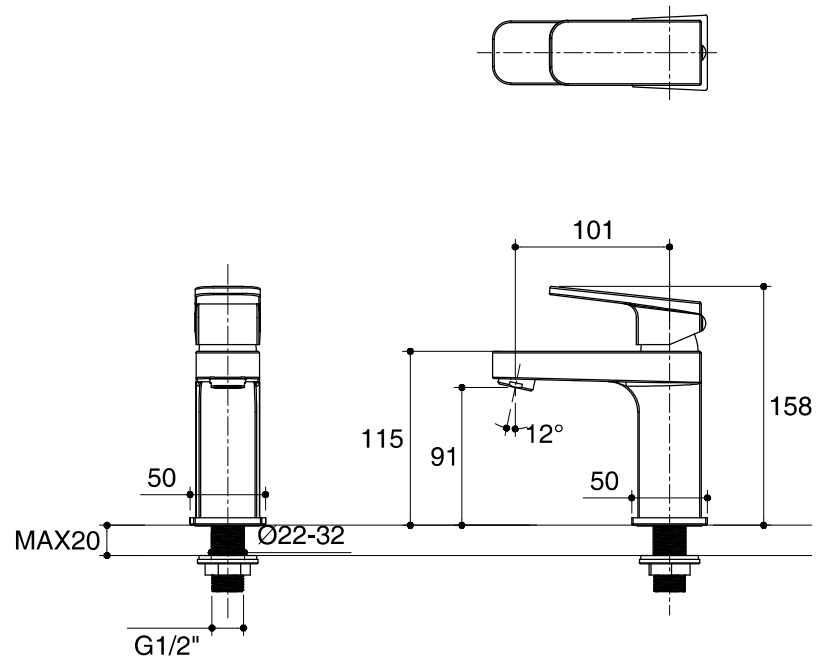

Dimensions are approximate.

Unit: mm

SKU	K-76889X-4CD-CP
Name	ANZIO
Description	SINGLE LEVER LAVATORY FAUCET - COLD WATER

ENGLEFIELD

\*The recommended dimension for installation can be adjusted according to user preferences and layout.