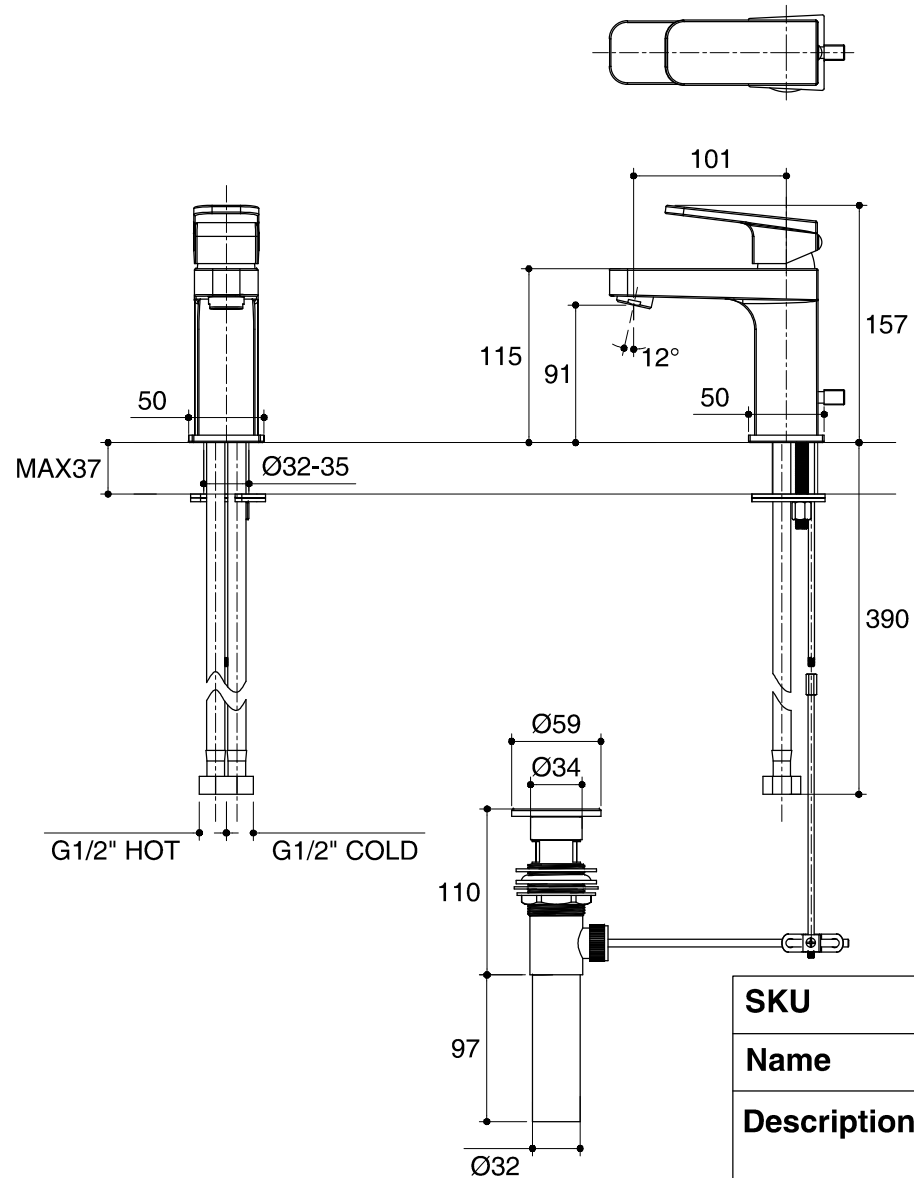

Dimensions are approximate.

Unit: mm

SKU	K-76890X-4-CP
Name	ANZIO
Description	SINGLE LEVER LAVATORY FAUCET - MIXER

ENGLEFIELD

\*The recommended dimension for installation can be adjusted according to user preferences and layout.