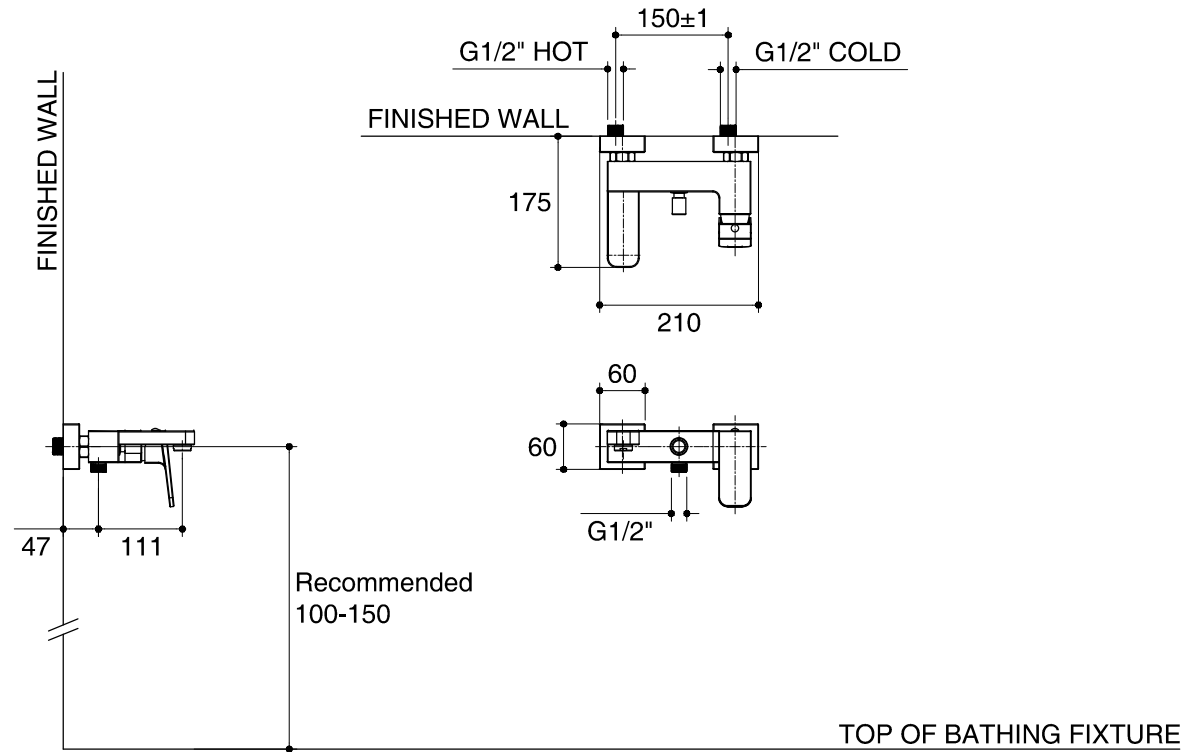

Dimensions are approximate.

Unit: mm

SKU	K-76891X-4-CP
Name	ANZIO
Description	SINGLE LEVER EXPOSED BATH & SHOWER - MIXER
ENGLEFIELD	

*The recommended dimension for installation can be adjusted according to user preferences and layout.