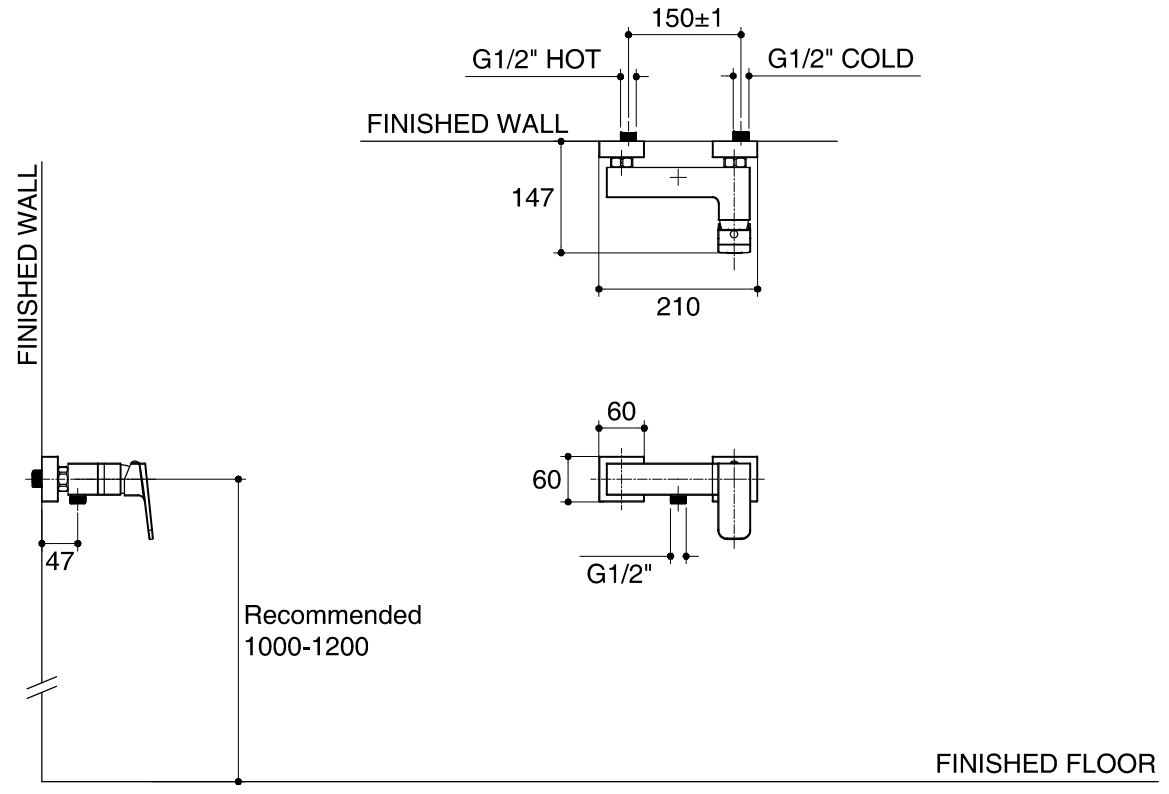

Dimensions are approximate.

Unit: mm

Recommended
1000-1200

SKU	K-76896X-4-CP
Name	ANZIO
Description	SINGLE LEVER EXPOSED SHOWER - MIXER

ENGLEFIELD

*The recommended dimension for installation can be adjusted according to user preferences and layout.