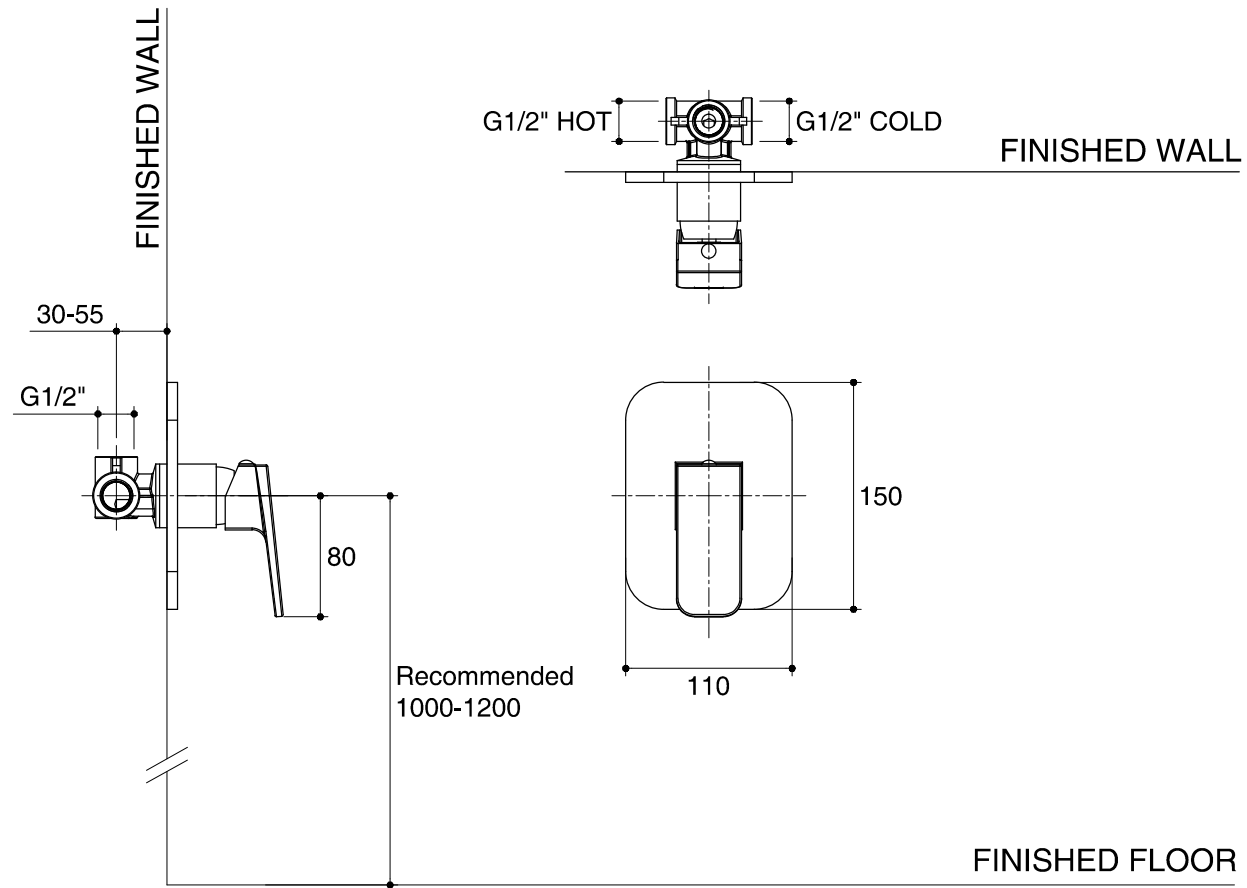

Dimensions are approximate.

Unit: mm

SKU	K-76897X-4-CP
Name	ANZIO
Description	SINGLE LEVER RECESSED SHOWER - MIXER

ENGLEFIELD

*The recommended dimension for installation can be adjusted according to user preferences and layout.