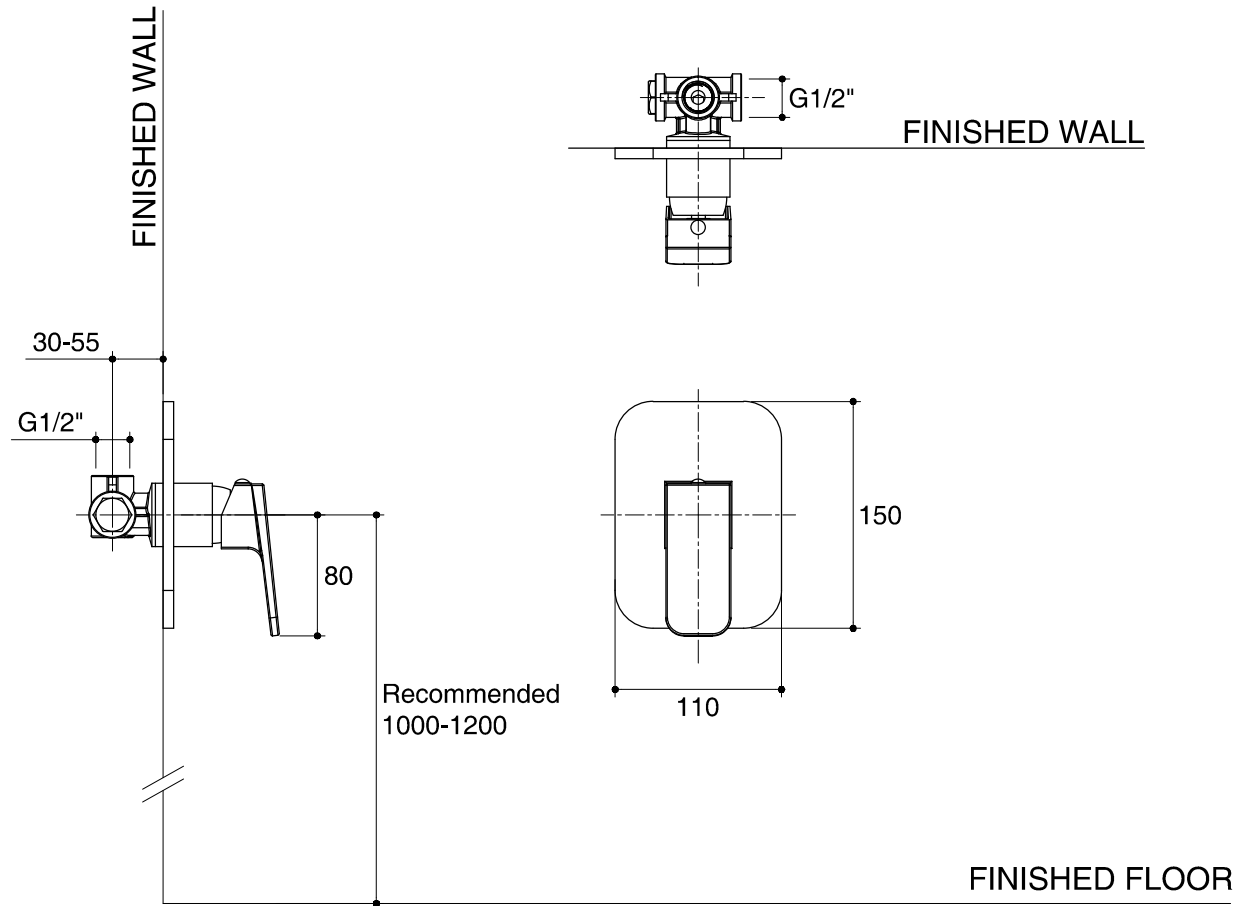

Dimensions are approximate.

Unit: mm

SKU	K-76898X-4CD-CP
Name	ANZIO
Description	SINGLE LEVER RECESSED SHOWER - COLD WATER

ENGLEFIELD

*The recommended dimension for installation can be adjusted according to user preferences and layout.