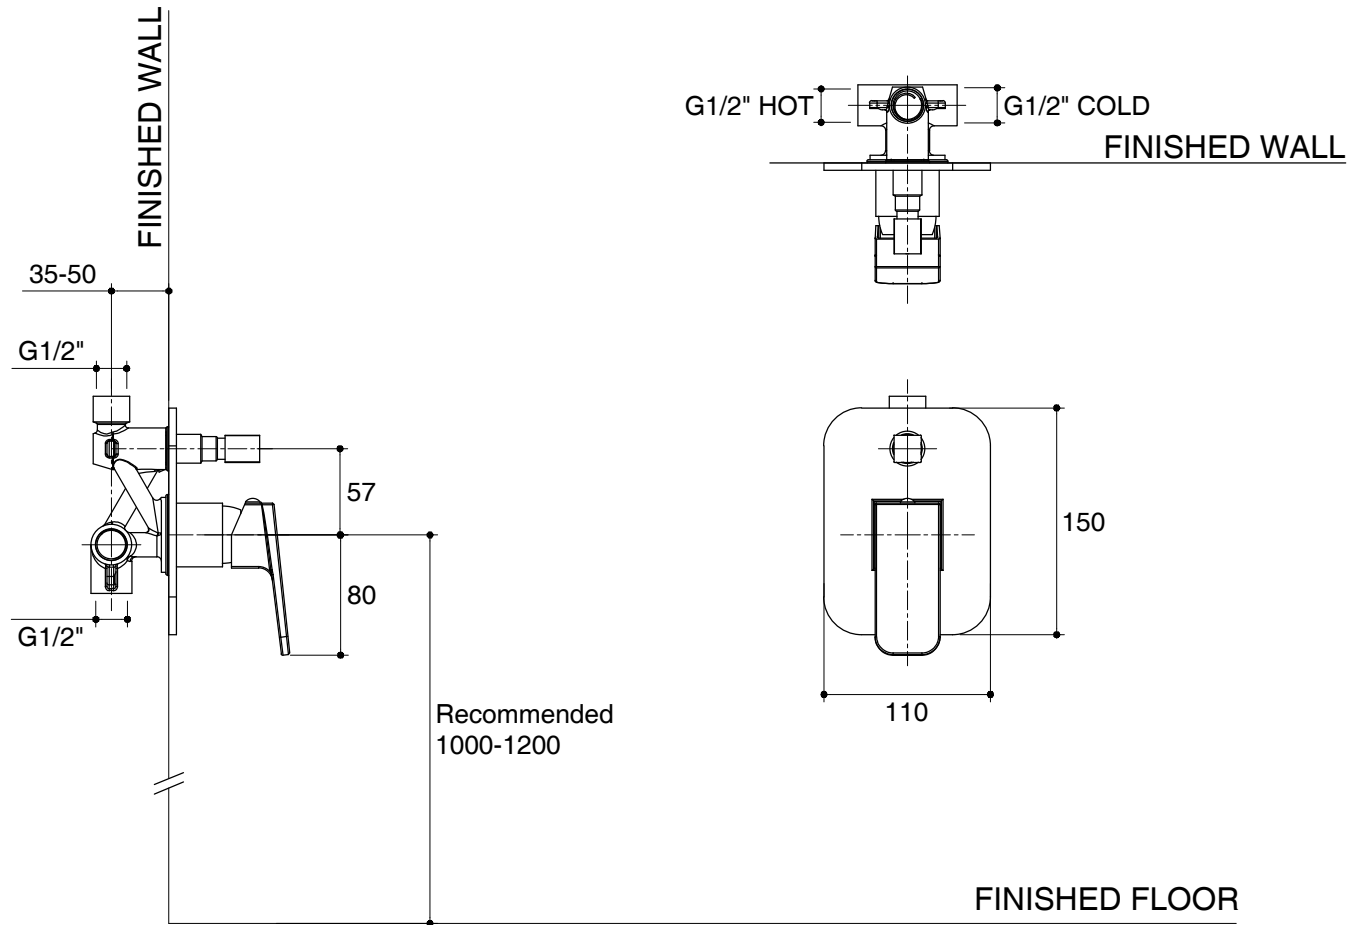

Dimensions are approximate.

Unit: mm

SKU	K-76900X-4-CP
Name	ANZIO
Description	RECESSED SHOWER VALVE & DIVERTER - MIXER

ENGLEFIELD

*The recommended dimension for installation can be adjusted according to user preferences and layout.