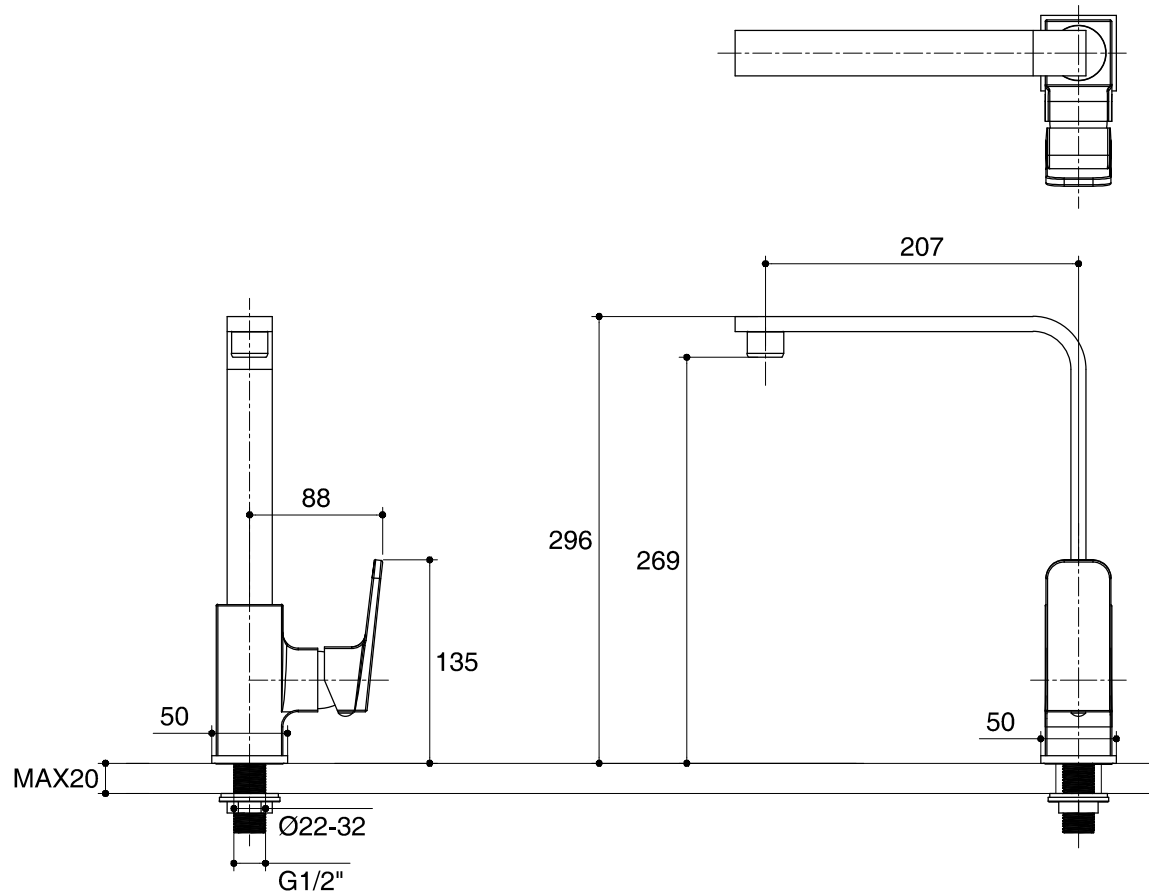

Dimensions are approximate.

Unit: mm

SKU	K-76901X-4CD-CP
Name	ANZIO
Description	SINGLE LEVER KITCHEN FAUCET - COLD WATER

ENGLEFIELD

\*The recommended dimension for installation can be adjusted according to user preferences and layout.