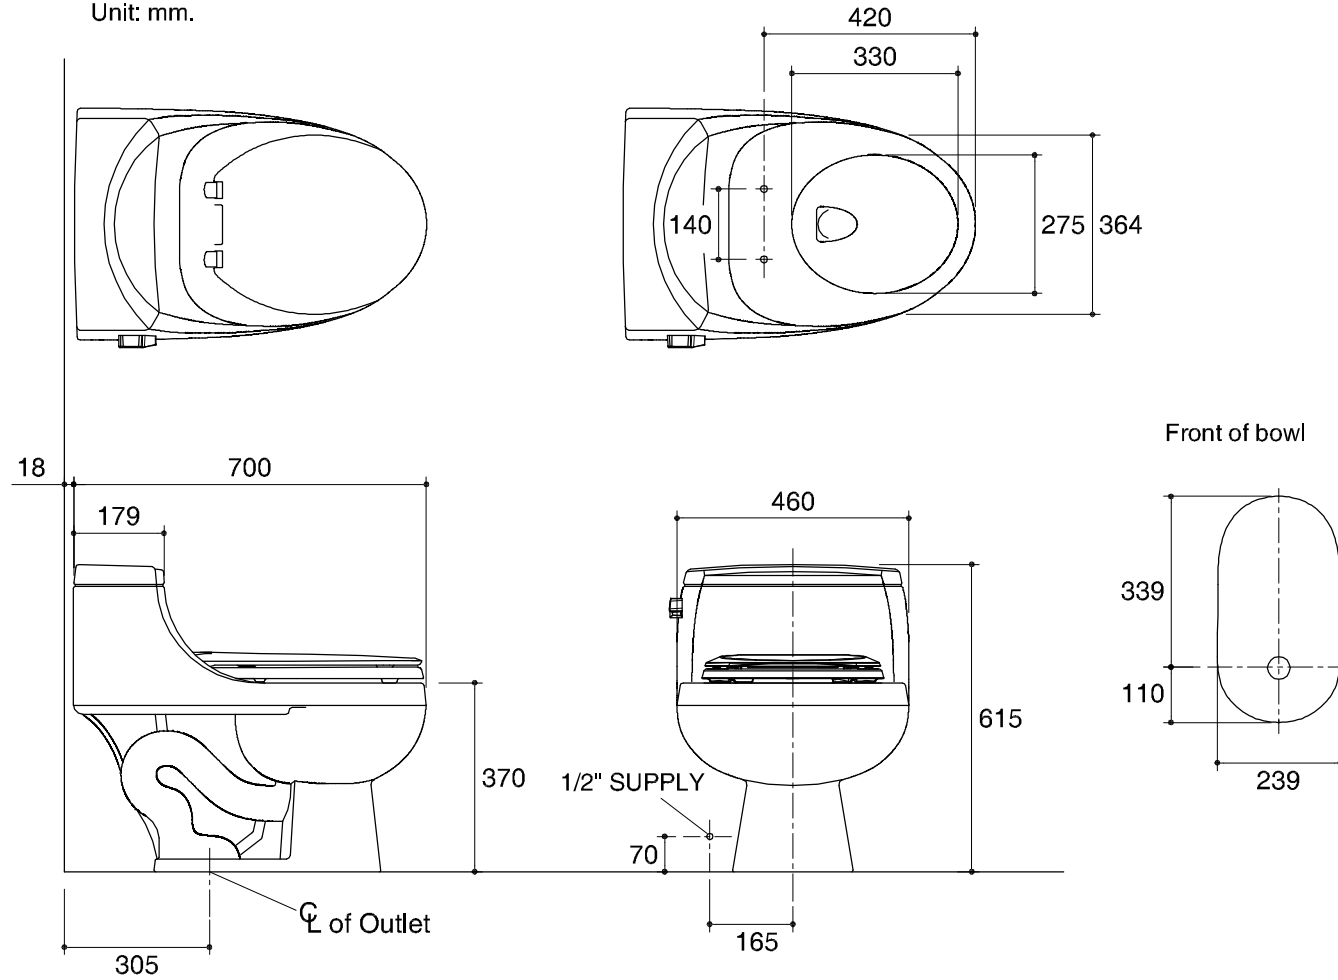

Dimensions are approximate.

Unit: mm.

SKU	K-17379X-WK
Name	APOLLO
Description	1PC TOILET

KARAT

* The recommended dimension for installation can be adjusted according to user preferences and layout.