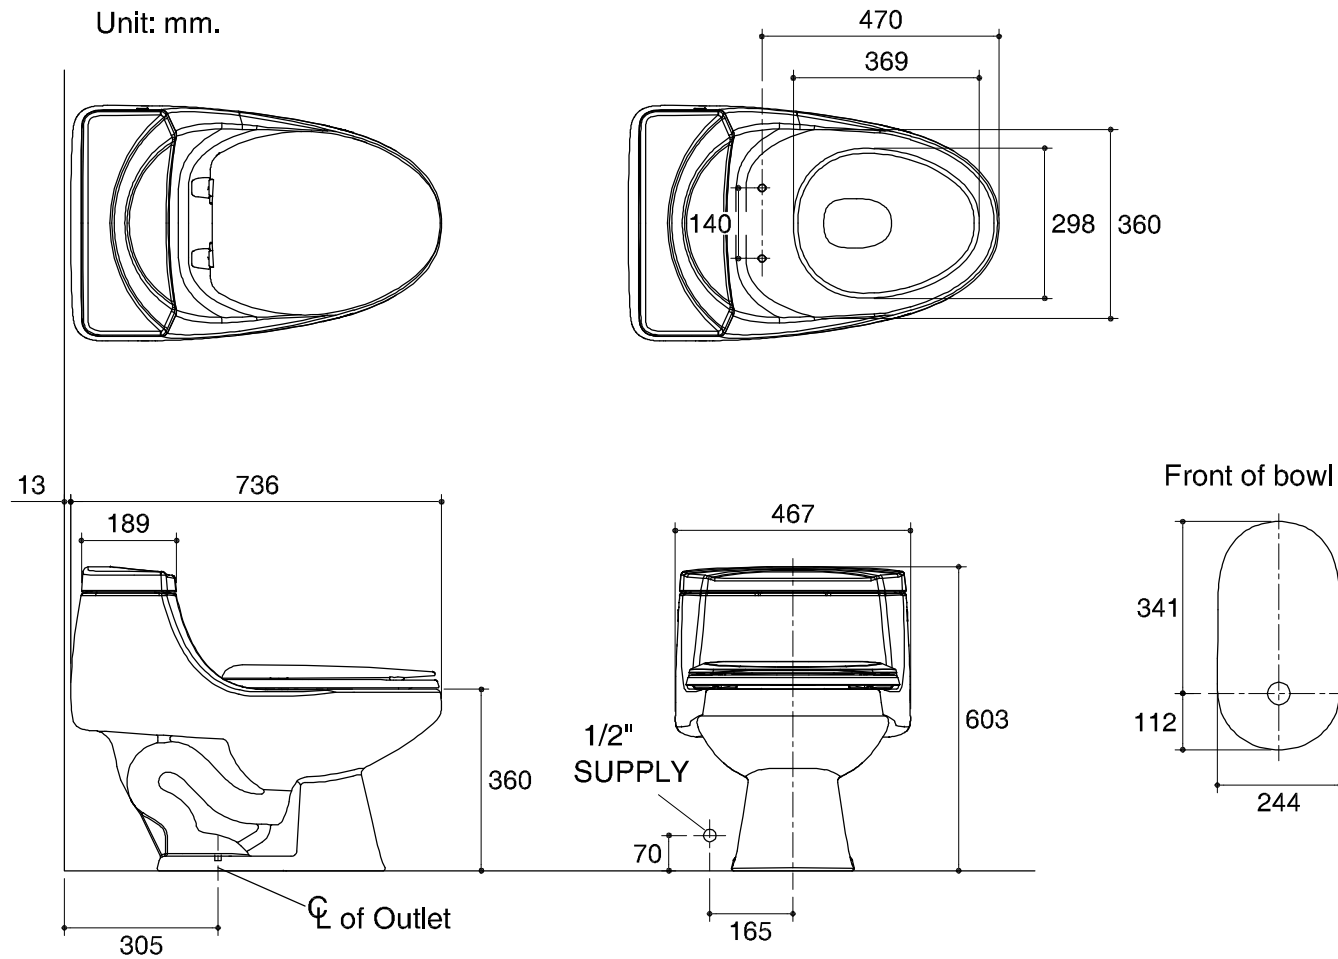

Dimensions are approximate.
Unit: mm.

SKU	K-2462X-WK
Name	APOLLO
Description	1PC TOILET

KARAT

* The recommended dimension for installation can be adjusted according to user preferences and layout.