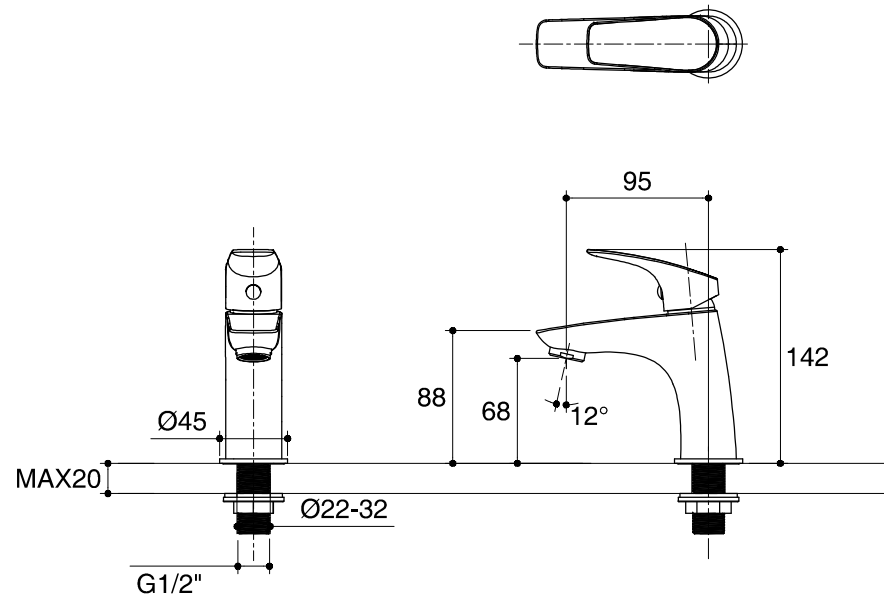

Dimensions are approximate.

Unit: mm

SKU	K-76952X-4CD-CP
Name	ARICIA
Description	SINGLE LEVER LAVATORY FAUCET-COLD WATER
ENGLEFIELD	

\*The recommended dimension for installation can be adjusted according to user preferences and layout.