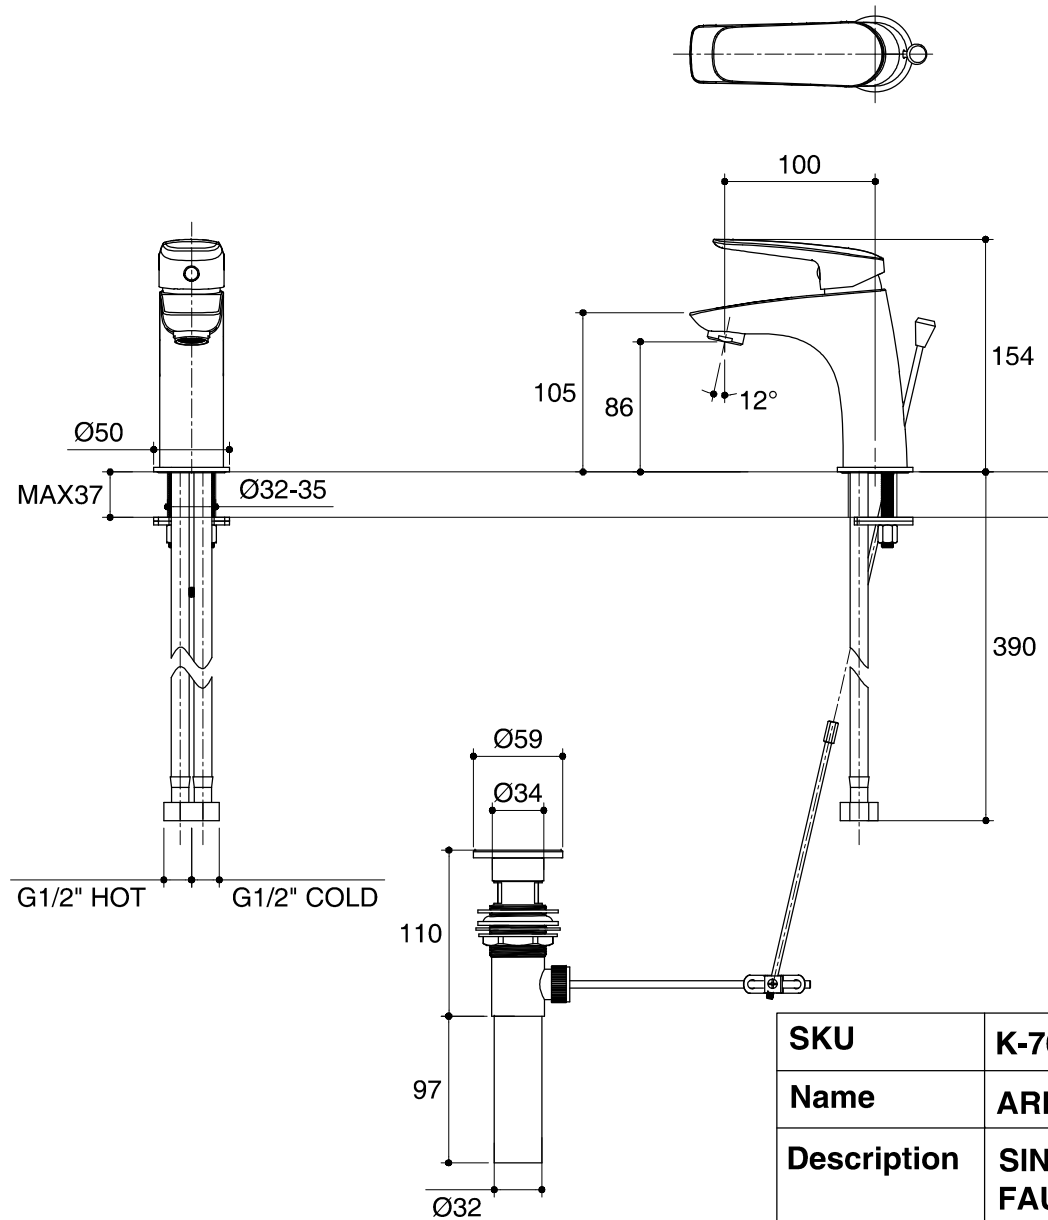

Dimensions are approximate.

Unit: mm

SKU	K-76953X-4-CP
Name	ARICIA
Description	SINGLE LEVER LAVATORY FAUCET

ENGLEFIELD

*The recommended dimension for installation can be adjusted according to user preferences and layout.