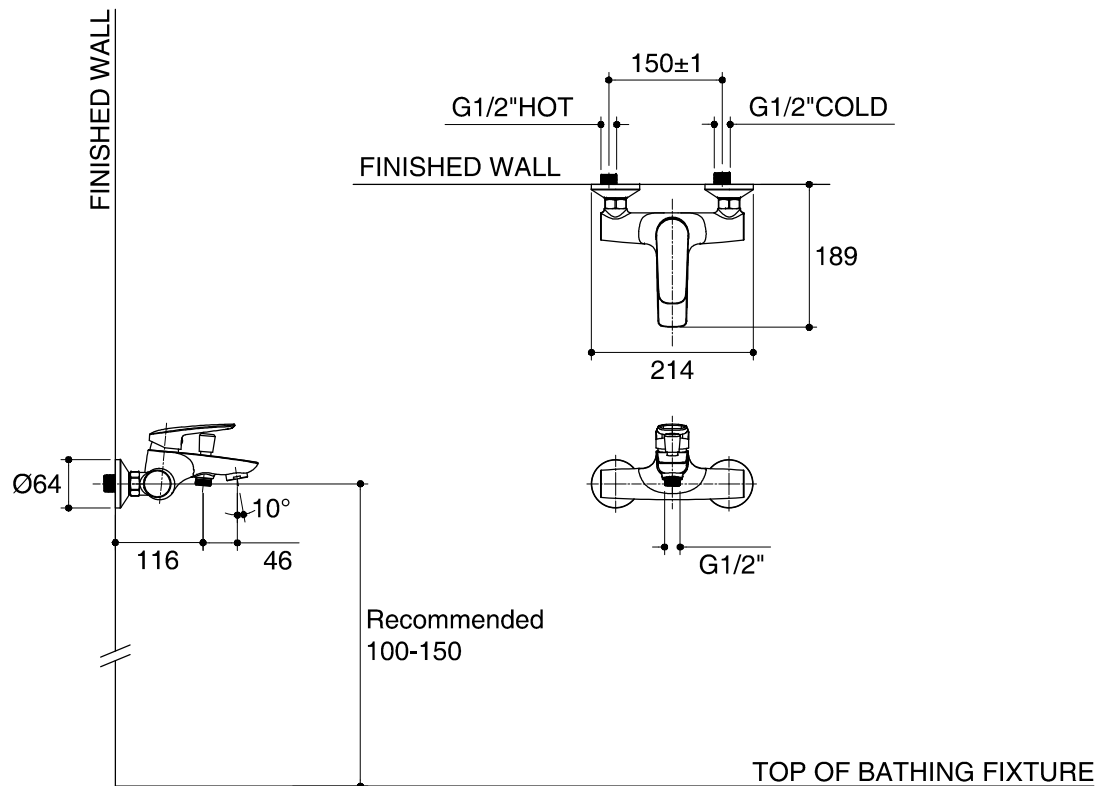

Dimensions are approximate.

Unit: mm

SKU	K-76954X-4-CP
Name	ARICIA
Description	SINGLE LEVER EXPOSED BATH & SHOWER - MIXER

ENGLEFIELD

*The recommended dimension for installation can be adjusted according to user preferences and layout.