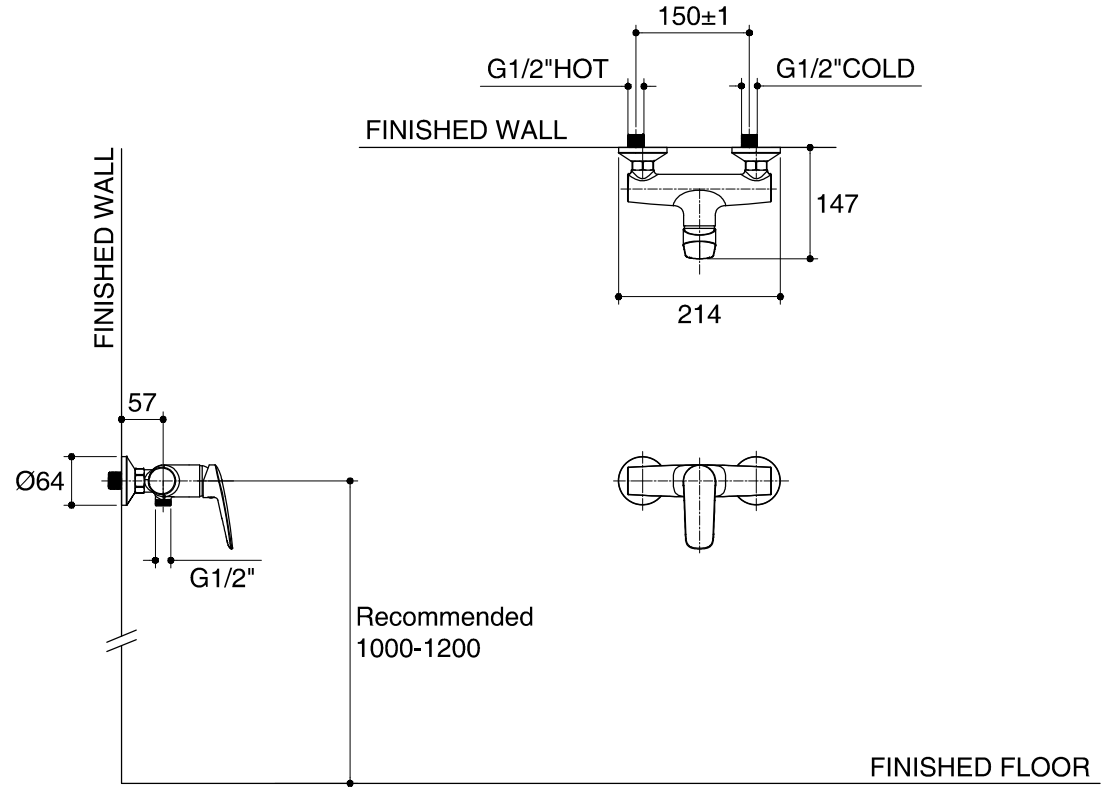

Dimensions are approximate.

Unit: mm

SKU	K-76955X-4-CP
Name	ARICIA
Description	SINGLE LEVER EXPOSED SHOWER - MIXER

ENGLEFIELD

*The recommended dimension for installation can be adjusted according to user preferences and layout.