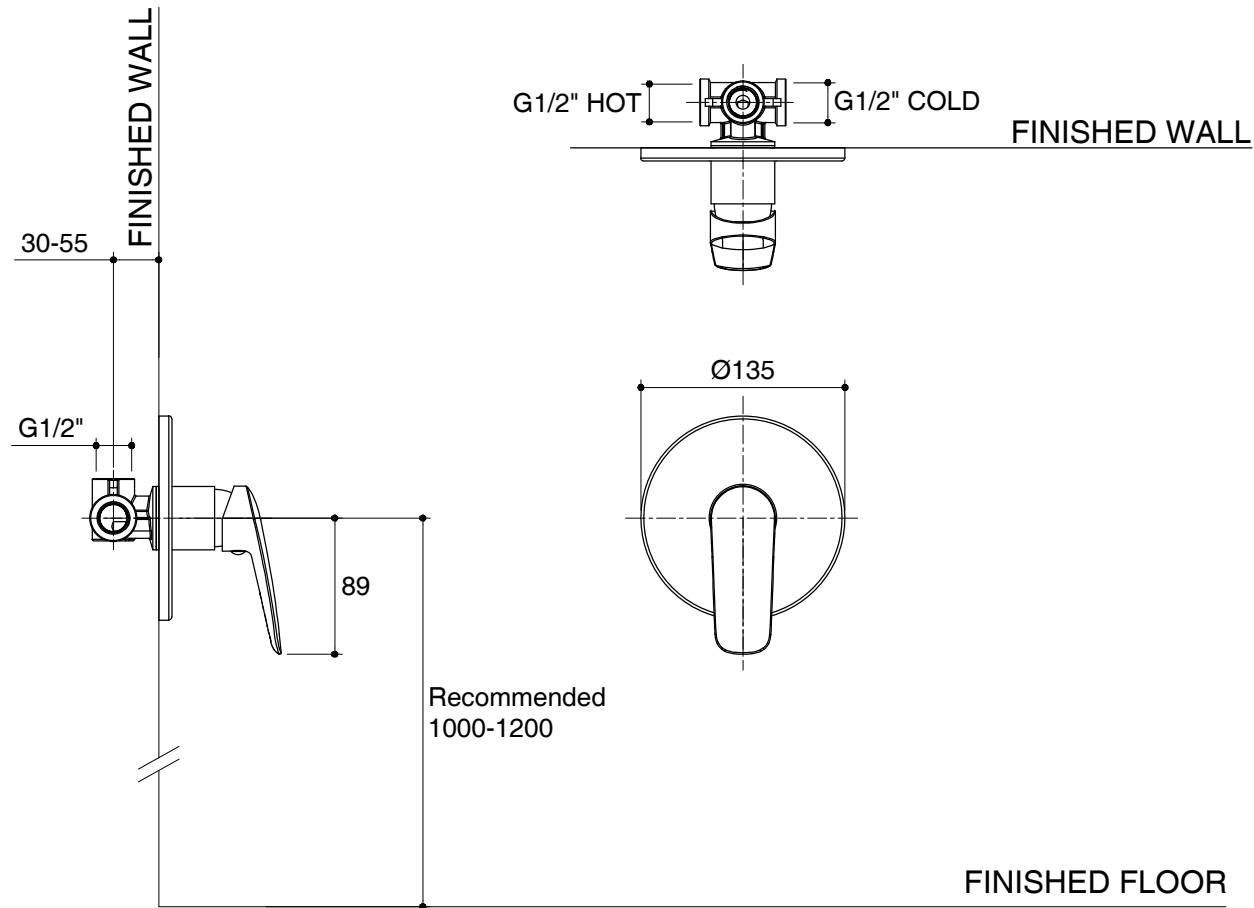

Dimensions are approximate.

Unit: mm

SKU	K-76956X-4-CP
Name	ARICIA
Description	SINGLE LEVER RECESSED SHOWER-MIXER

ENGLEFIELD

\*The recommended dimension for installation can be adjusted according to user preferences and layout.