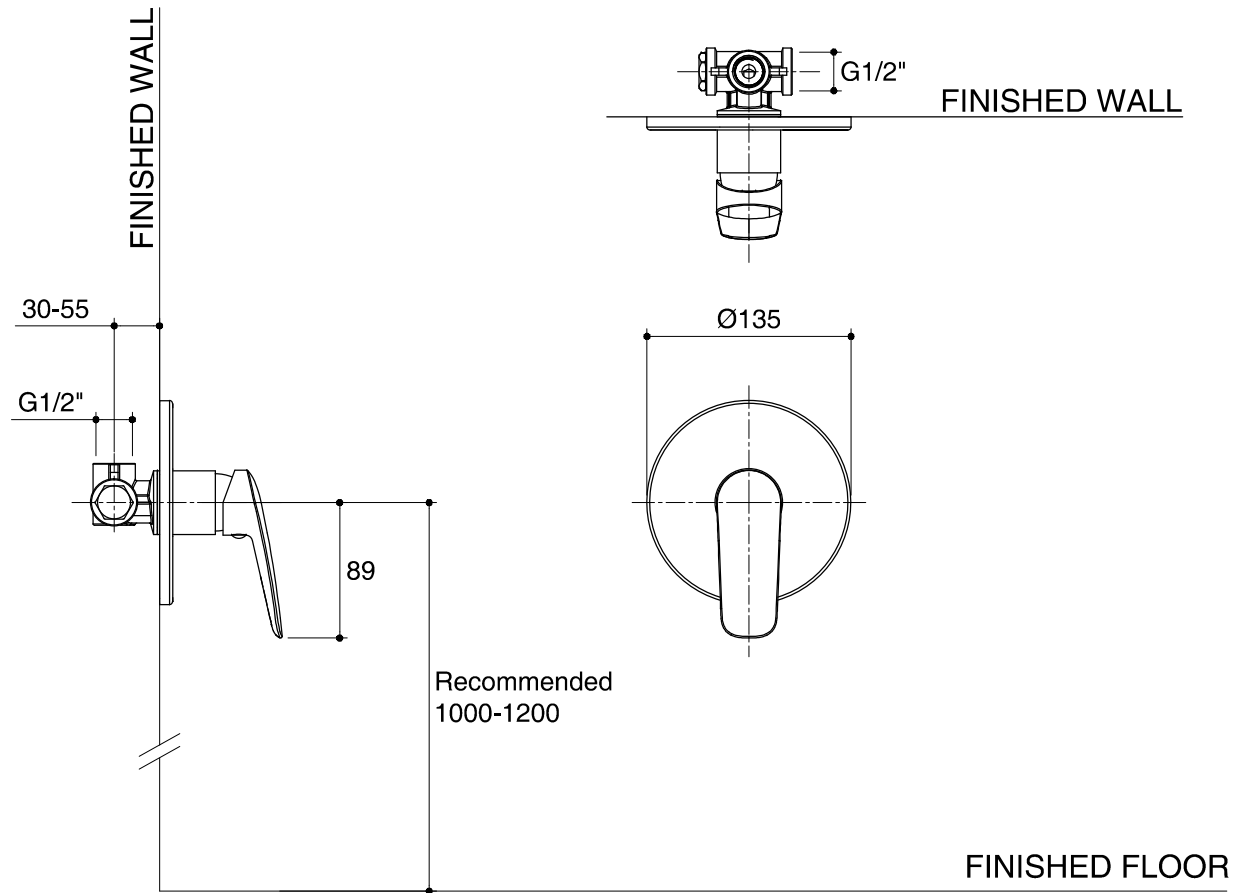

Dimensions are approximate.

Unit: mm

SKU	K-76957X-4CD-CP
Name	ARICIA
Description	SINGLE LEVER RECESSED SHOWER-COLD WATER

**ENGLEFIELD**

\*The recommended dimension for installation can be adjusted according to user preferences and layout.