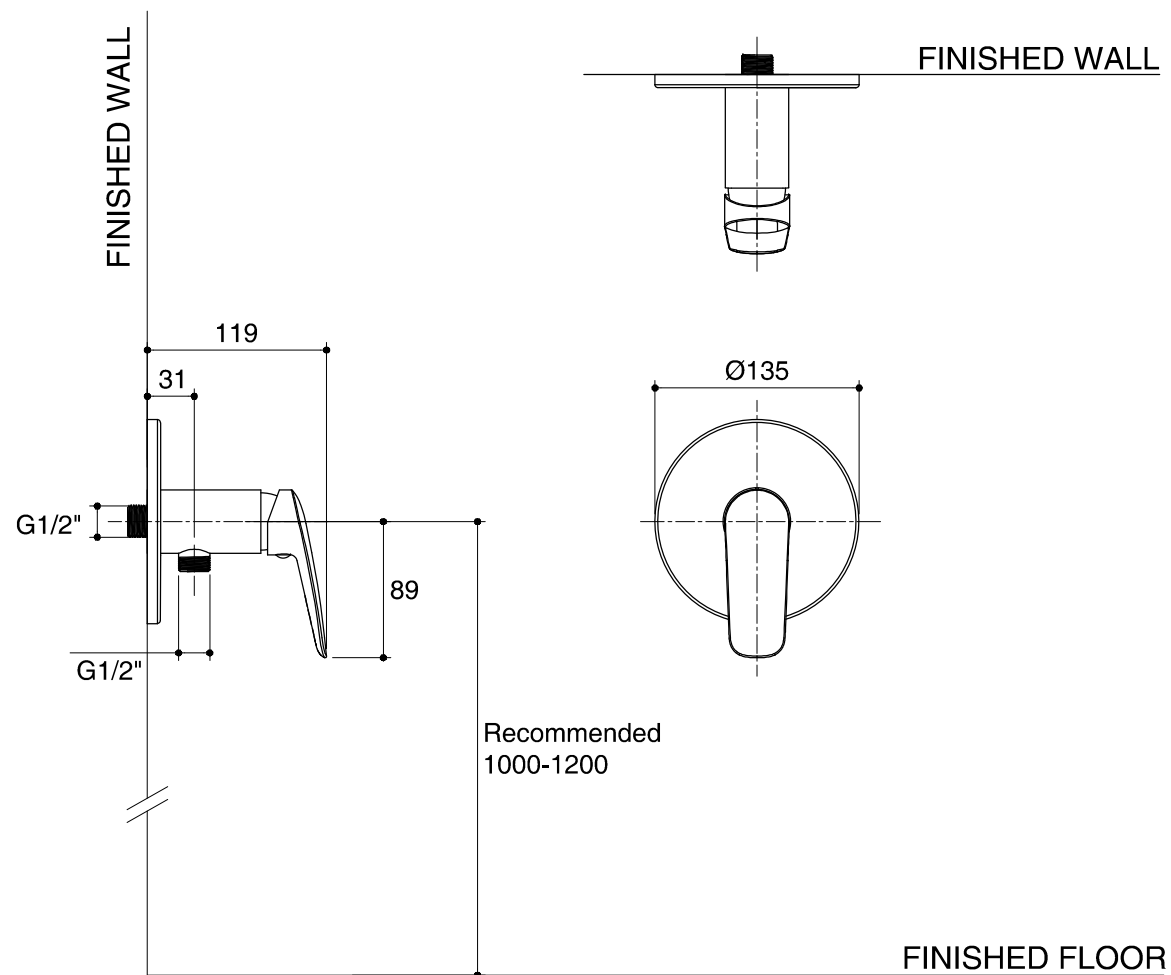

Dimensions are approximate.

Unit: mm

SKU	K-76958X-4CD-CP
Name	ARICIA
Description	SINGLE LEVER EXPOSED SHOWER-COLD WATER

ENGLEFIELD

*The recommended dimension for installation can be adjusted according to user preferences and layout.