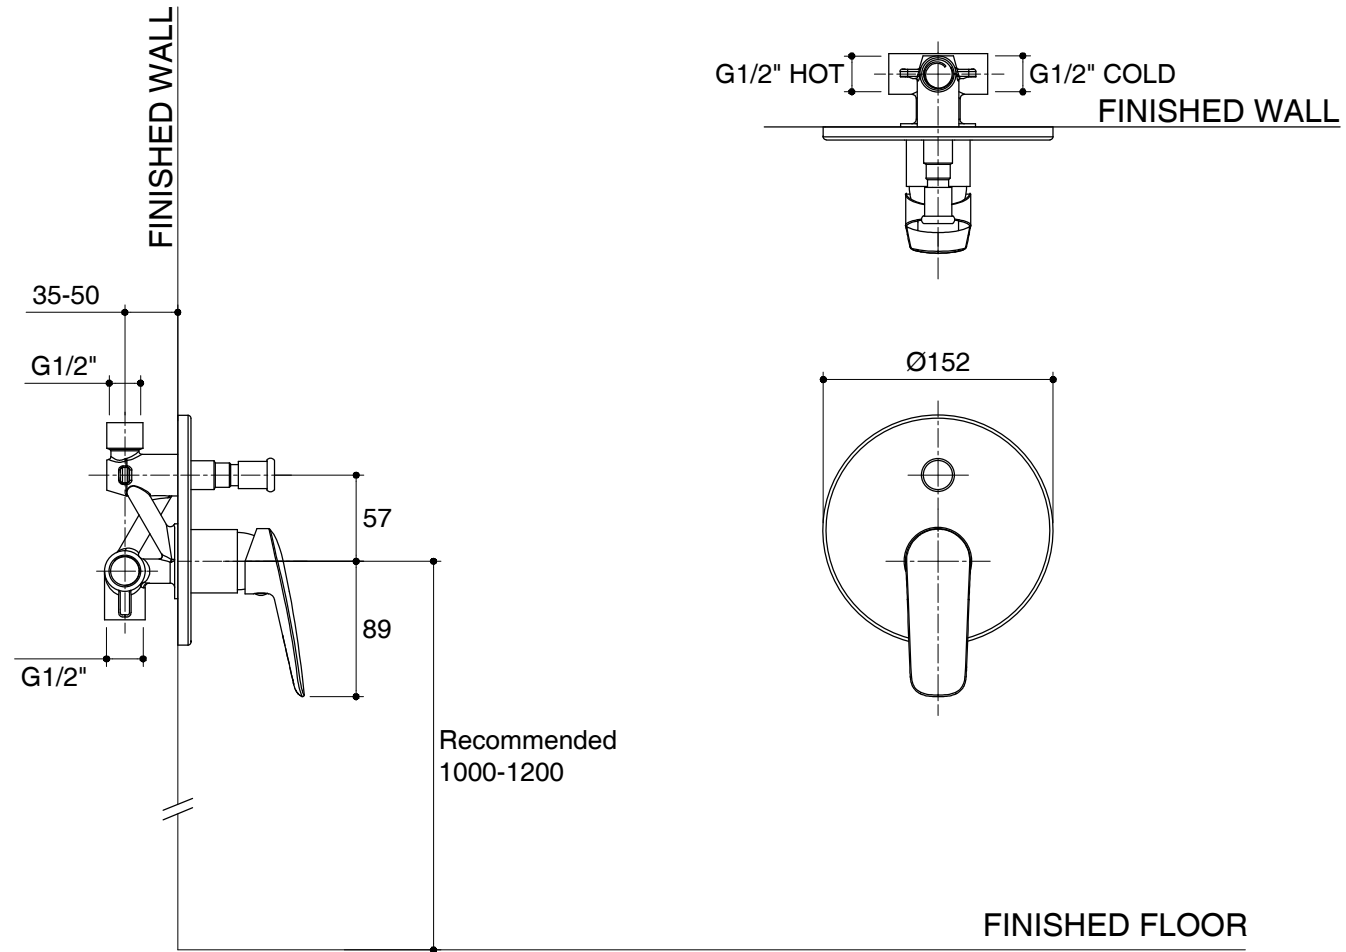

Dimensions are approximate.

Unit: mm

SKU	K-76959X-4-CP
Name	ARICIA
Description	RECESSED SHOWER VALVE & DIVERTER - MIXER

ENGLEFIELD

*The recommended dimension for installation can be adjusted according to user preferences and layout.