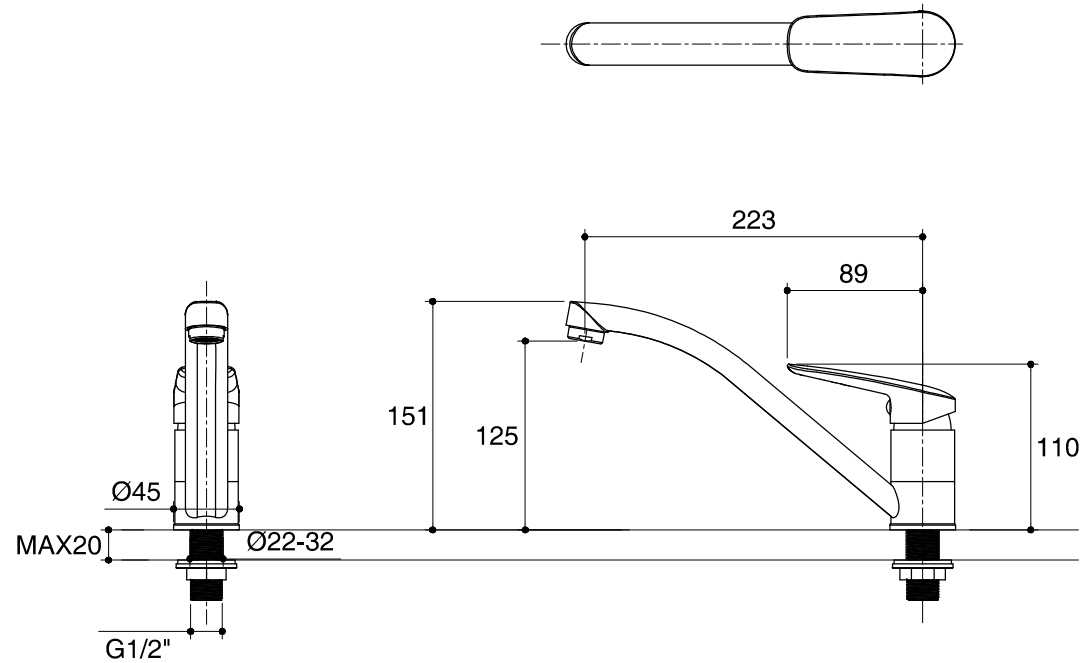

Dimensions are approximate.

Unit: mm

SKU	K-76962X-4CD-CP
Name	ARICIA
Description	SINGLE LEVER KITCHEN FAUCET COLD WATER

ENGLEFIELD

\*The recommended dimension for installation can be adjusted according to user preferences and layout.