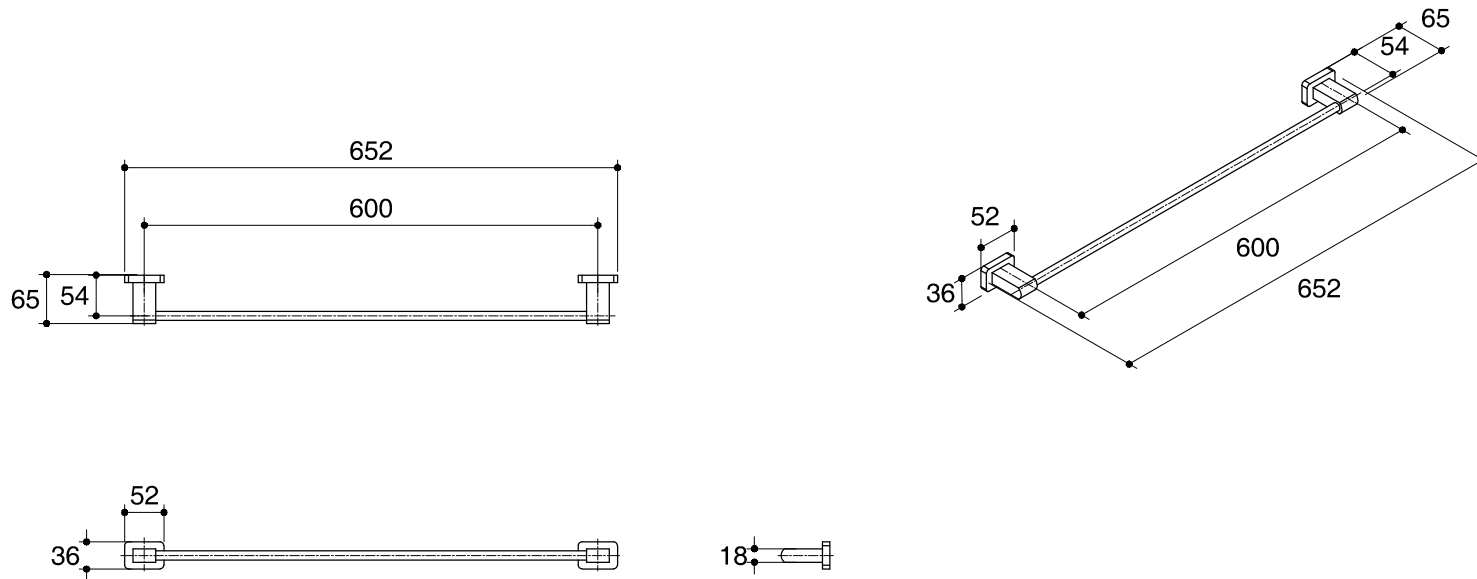

Dimensions are approximate.
Unit: mm

SKU	K-13289X-CP
Name	ARIO
Description	TOWEL BAR 60 CM.
ENGLEFIELD	

*The recommended dimension for installation can be adjusted according to user preferences and layout.