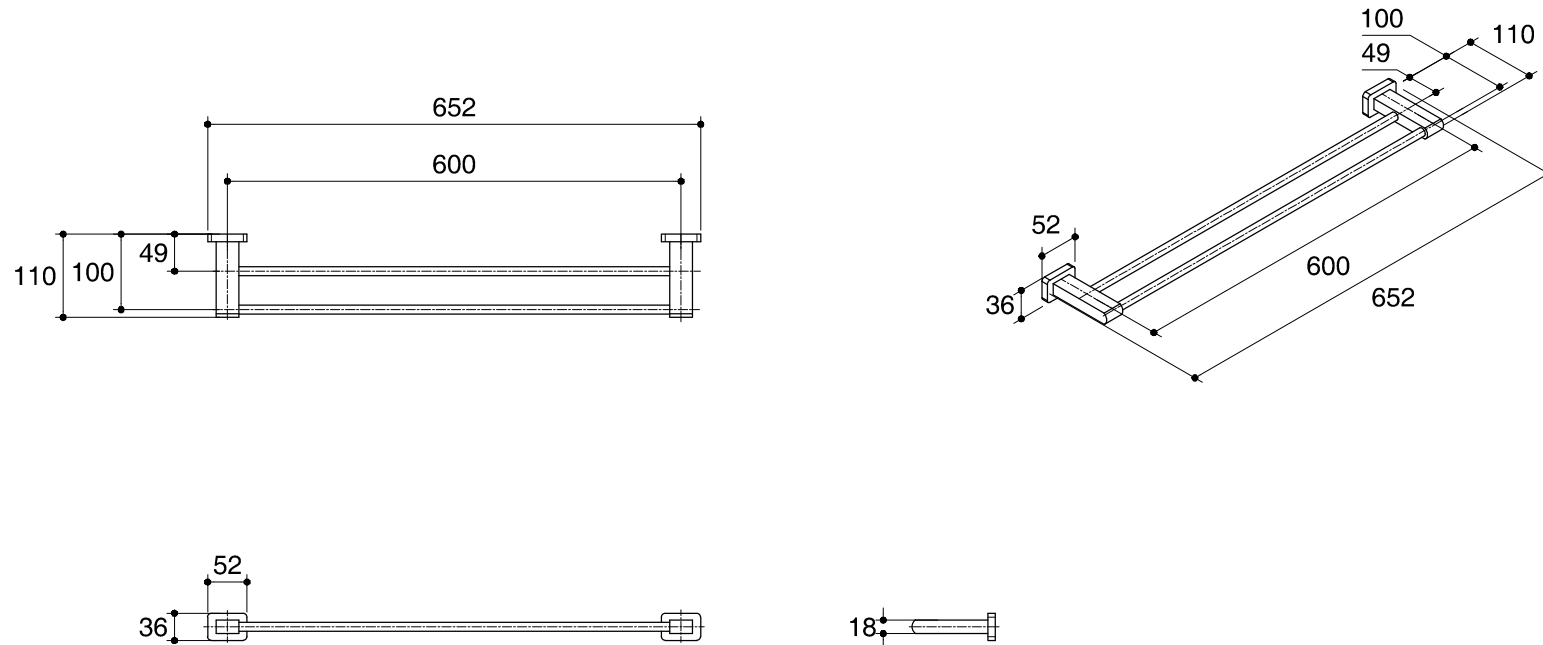

Dimensions are approximate.

Unit: mm

SKU	K-13291X-CP
Name	ARIO
Description	DOUBLE TOWEL BAR 60 CM.
ENGLEFIELD	

*The recommended dimension for installation can be adjusted according to user preferences and layout.