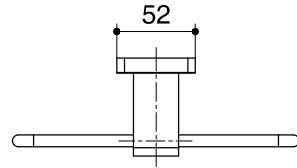

Dimensions are approximate.

Unit: mm

SKU	K-13292X-CP
Name	ARIO
Description	TOWEL RING
<b>ENGLEFIELD</b>	

\*The recommended dimension for installation can be adjusted according to user preferences and layout.