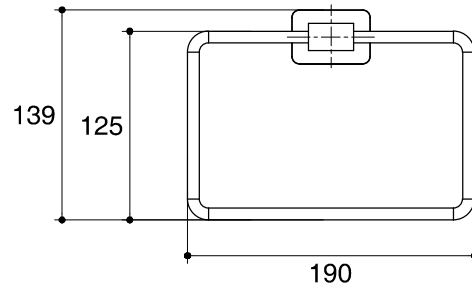

Dimensions are approximate.

Unit: mm

SKU	K-13292X-CP
Name	ARIO
Description	TOWEL RING
<b>ENGLEFIELD</b>	

\*The recommended dimension for installation can be adjusted according to user preferences and layout.