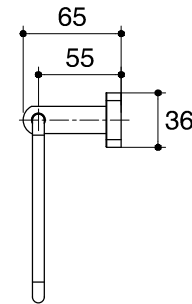

Dimensions are approximate.

Unit: mm

SKU	K-13292X-CP
Name	ARIO
Description	TOWEL RING
<b>ENGLEFIELD</b>	

\*The recommended dimension for installation can be adjusted according to user preferences and layout.