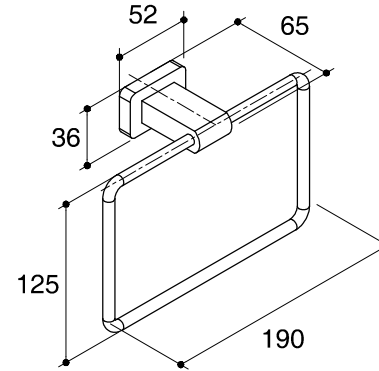

Dimensions are approximate.

Unit: mm

SKU	K-13292X-CP
Name	ARIO
Description	TOWEL RING
<b>ENGLEFIELD</b>	

\*The recommended dimension for installation can be adjusted according to user preferences and layout.