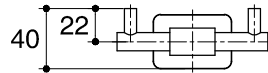

Dimensions are approximate.

Unit: mm

<b>SKU</b>	<b>K-13293X-CP</b>
<b>Name</b>	<b>ARIO</b>
<b>Description</b>	<b>DOUBLE ROBE HOOK</b>
<b>ENGLEFIELD</b>	

\*The recommended dimension for installation can be adjusted according to user preferences and layout.