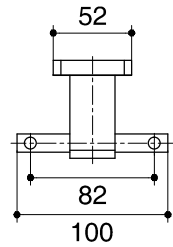

Dimensions are approximate.

Unit: mm

<b>SKU</b>	<b>K-13293X-CP</b>
<b>Name</b>	<b>ARIO</b>
<b>Description</b>	<b>DOUBLE ROBE HOOK</b>
<b>ENGLEFIELD</b>	

\*The recommended dimension for installation can be adjusted according to user preferences and layout.