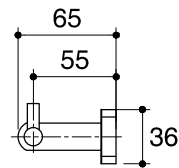

Dimensions are approximate.

Unit: mm

<b>SKU</b>	<b>K-13293X-CP</b>
<b>Name</b>	<b>ARIO</b>
<b>Description</b>	<b>DOUBLE ROBE HOOK</b>
<b>ENGLEFIELD</b>	

\*The recommended dimension for installation can be adjusted according to user preferences and layout.