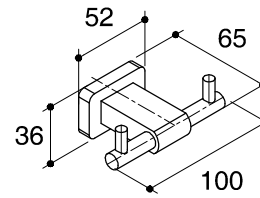

Dimensions are approximate.

Unit: mm

<b>SKU</b>	<b>K-13293X-CP</b>
<b>Name</b>	<b>ARIO</b>
<b>Description</b>	<b>DOUBLE ROBE HOOK</b>
<b>ENGLEFIELD</b>	

\*The recommended dimension for installation can be adjusted according to user preferences and layout.