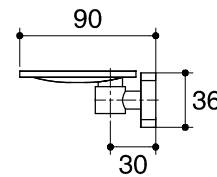

Dimensions are approximate.

Unit: mm

SKU	K-13294X-CP
Name	ARIO
Description	SOAP HOLDER
ENGLEFIELD	

*The recommended dimension for installation can be adjusted according to user preferences and layout.