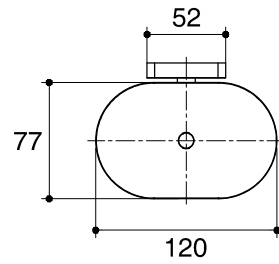

Dimensions are approximate.

Unit: mm

SKU	K-13294X-CP
Name	ARIO
Description	SOAP HOLDER
ENGLEFIELD	

*The recommended dimension for installation can be adjusted according to user preferences and layout.