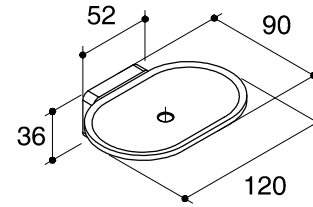

Dimensions are approximate.

Unit: mm

SKU	K-13294X-CP
Name	ARIO
Description	SOAP HOLDER
ENGLEFIELD	

*The recommended dimension for installation can be adjusted according to user preferences and layout.