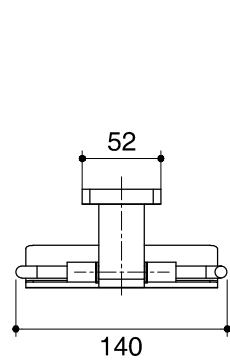

Dimensions are approximate.

Unit: mm

SKU	K-13295X-CP
Name	ARIO
Description	PAPER HOLDER
<b>ENGLEFIELD</b>	

\*The recommended dimension for installation can be adjusted according to user preferences and layout.