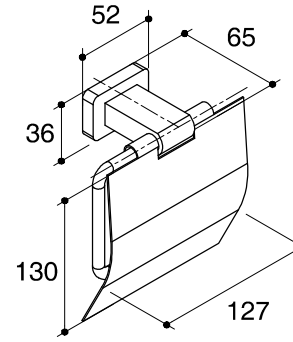

Dimensions are approximate.

Unit: mm

SKU	K-13295X-CP
Name	ARIO
Description	PAPER HOLDER
<b>ENGLEFIELD</b>	

\*The recommended dimension for installation can be adjusted according to user preferences and layout.