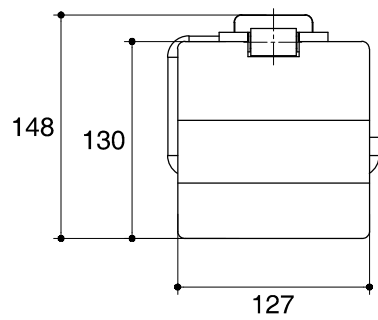

Dimensions are approximate.

Unit: mm

SKU	K-13295X-CP
Name	ARIO
Description	PAPER HOLDER
<b>ENGLEFIELD</b>	

\*The recommended dimension for installation can be adjusted according to user preferences and layout.