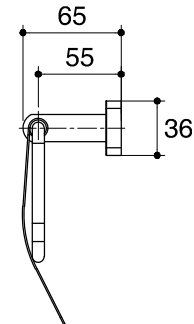

Dimensions are approximate.

Unit: mm

SKU	K-13295X-CP
Name	ARIO
Description	PAPER HOLDER
<b>ENGLEFIELD</b>	

\*The recommended dimension for installation can be adjusted according to user preferences and layout.