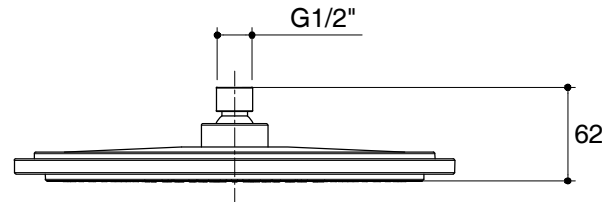

Dimensions are approximate.

Unit: mm

SKU	K-37473X-CP
Name	BAGANO
Description	SHOWERHEAD

ENGLEFIELD

*The recommended dimension for installation can be adjusted according to user preferences and layout.