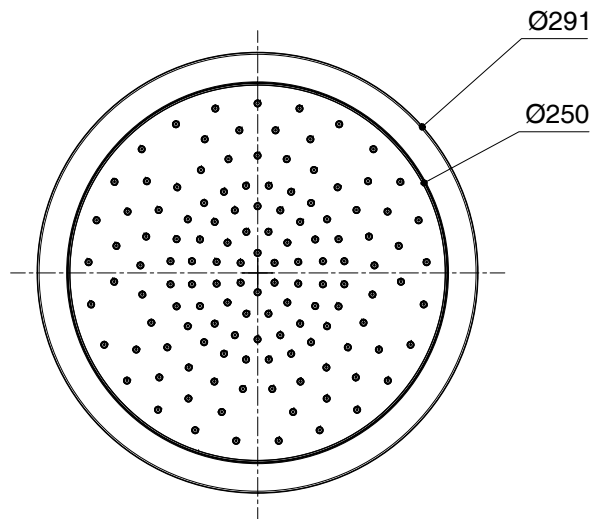

Dimensions are approximate.

Unit: mm

SKU	K-37473X-CP
Name	BAGANO
Description	SHOWERHEAD

ENGLEFIELD

*The recommended dimension for installation can be adjusted according to user preferences and layout.