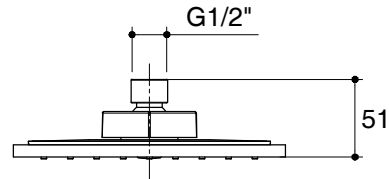

Dimensions are approximate.

Unit: mm

<b>SKU</b>	<b>K-37474X-CP</b>
<b>Name</b>	<b>BAGANO</b>
<b>Description</b>	<b>SHOWERHEAD</b>

**ENGLEFIELD**

\*The recommended dimension for installation can be adjusted according to user preferences and layout.