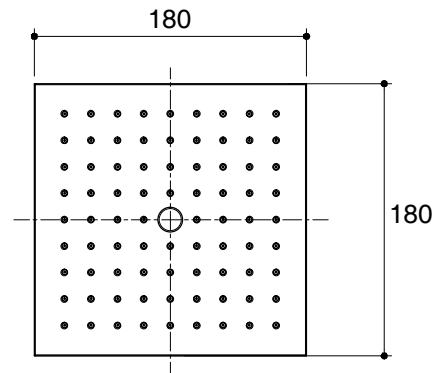

Dimensions are approximate.

Unit: mm

<b>SKU</b>	<b>K-37474X-CP</b>
<b>Name</b>	<b>BAGANO</b>
<b>Description</b>	<b>SHOWERHEAD</b>

**ENGLEFIELD**

\*The recommended dimension for installation can be adjusted according to user preferences and layout.